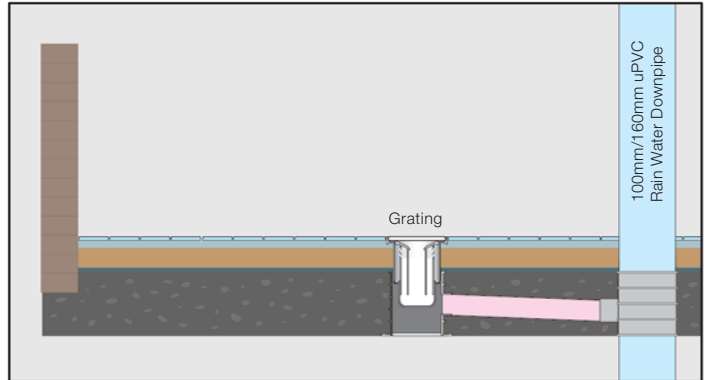

Cross Section Layout (side flow at balcony)