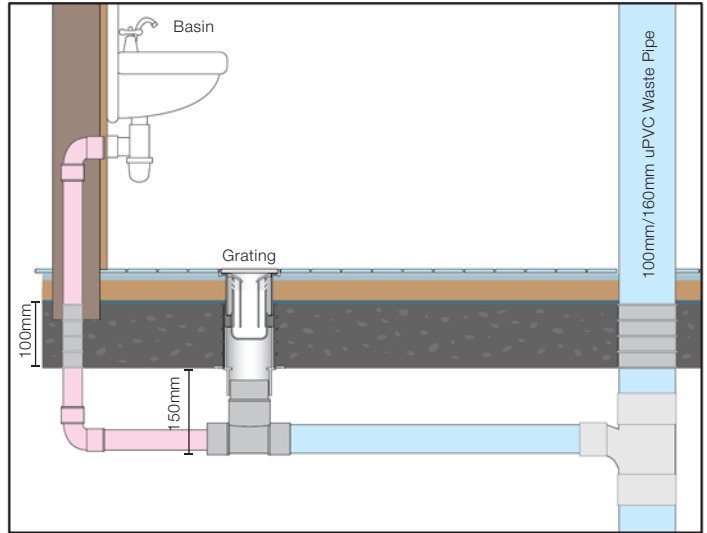

## Installation Method

Recommended slab thickness 125mm and above.

**Step 1:** Nail trap body to form work.

**Step 2:** Place 4" uPVC pipe on top of trap body. Water proof and screed.

**Step 3:** Cut uPVC pipe and place collar during tiling.

**Step 4:** Use outlet to make connection to main stack and place grating and trap on the collar.

Cross Section Layout (side flow at balcony)

Cross Section Layout (connection of basin below trap)

Cross Section Layout (connection of basin into trap body with venting)