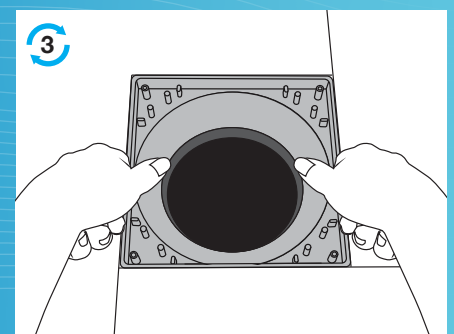

3 Push the collar insert into collar frame.