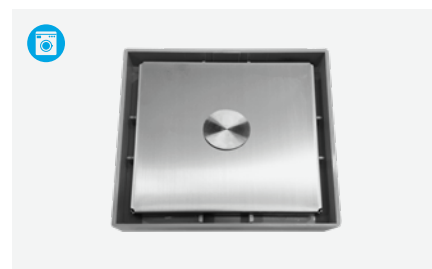

**6" Planar Short-1**

- Stainless Steel Grating**  
GSS-PS
- Standard Plastic Collar**  
S2-CP(SSL)-TT-G (Grey)  
S2-CP(SSL)-TT-W (White)
- 360° Aligning Collar**  
S2-ACP(SSL)-TT-G (Grey)  
S2-ACP(SSL)-TT-W (White)