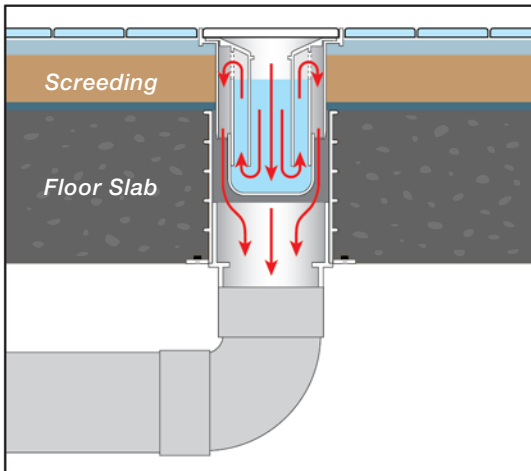

## Installation Method

Recommended slab thickness 125mm and above.

**Step 1:** Nail trap body to form work.

**Step 2:** Place 4" uPVC pipe on top of trap body. Water proof and screed.

**Step 3:** Cut uPVC pipe and place collar during tiling.

**Step 4:** Use outlet to make connection to main stack and place grating and trap on the collar.

Cross Section Layout (side flow at balcony)

Cross Section Layout (connection of basin below trap)

Cross Section Layout (connection of basin into trap body with venting)