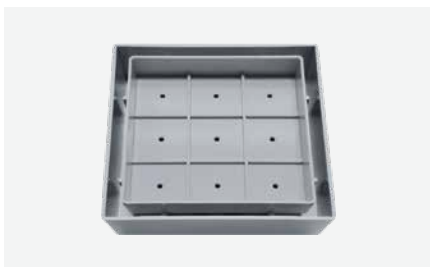

4" Plastic Tile Tray & Collar Grey

- **Plastic Tile Tray**
  TP-TT4-G
- **Standard Plastic Collar**
  S2-CP-TT4-G