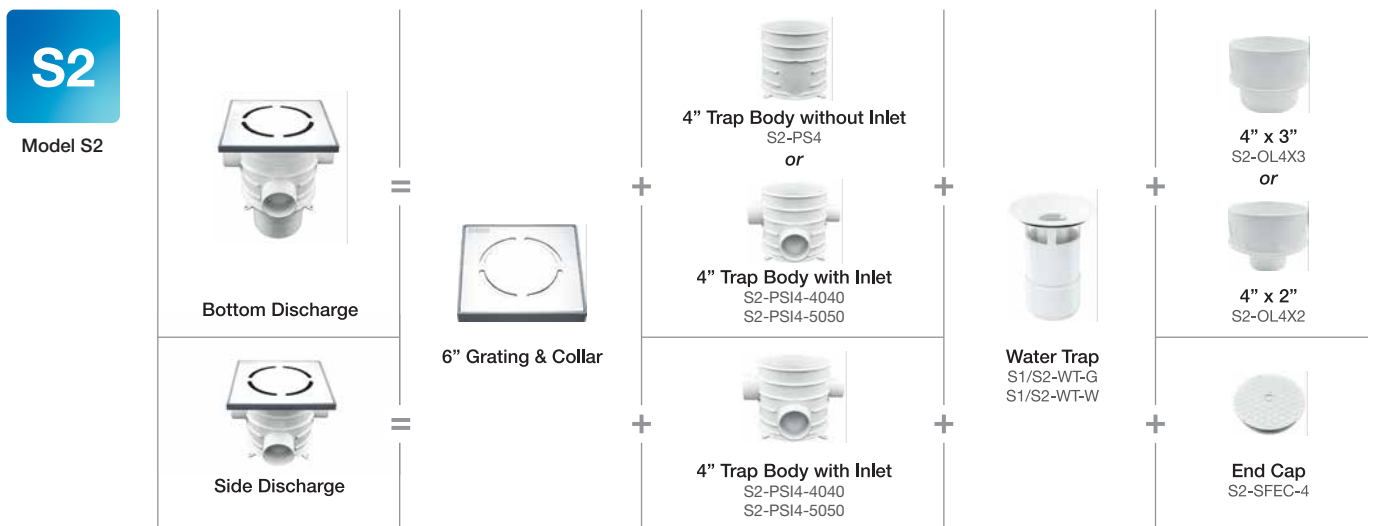

Technical Data

The flow rating or capacity of a floor drain is determined by several factors:

Size of Waste-line

A horizontal branch waste-line with normal pitch or slope, with a deep seal trap at drain outlet is capable of conveying as follows:

Size	Flow Rate
2 inch (50mm)	10 to 25 GPM
3 inch (75mm)	30 to 75 GPM
4 inch (100mm)	75 to 150 GPM

Traps with sediment buckets, strainers, etc. will reduce maximum flow rating by up to 20%

The table gives general reference when considering overflow of fixtures or sources of water that may be discharged through floor drains.

Fixtures	Flow (GPM)
Wash Basin	5-7
Kitchen Sink	8-10
Bath	6-10
Shower	5-8
Washing Machine	4-6
Dish Washing Machine	4-6

Tests undergone by the SANSICO Floor Trap/Gulley

- Load Test
- Depth of Water Seal
- Resistance of Water Seal to Pressure
- Access for Cleaning
- Anti Blockage
- Temperature Cycling
- Odour Tightness
- Water Tightness of Body
- Flow Rate Test

Summary of S2 system