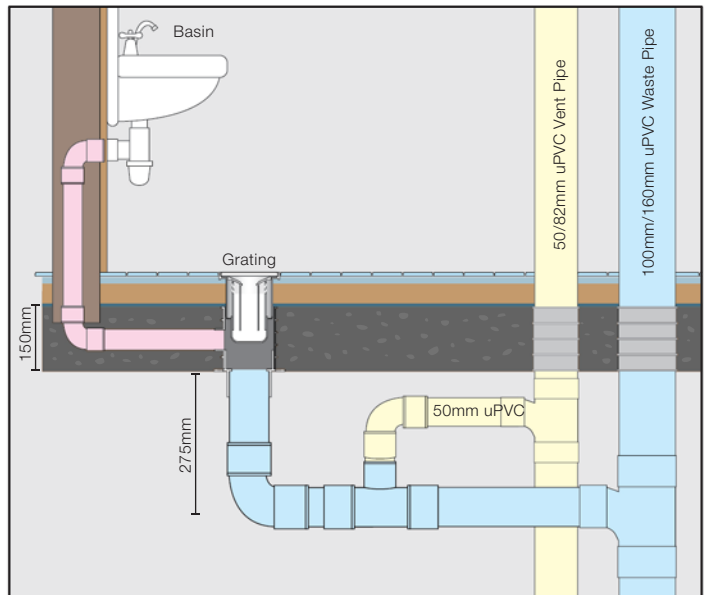

**Step 4:** Use outlet to make connection to main stack and place grating and trap on the collar.

Cross Section Layout (side flow at balcony)

Cross Section Layout (connection of basin below trap)

Cross Section Layout (connection of basin into trap body with venting)