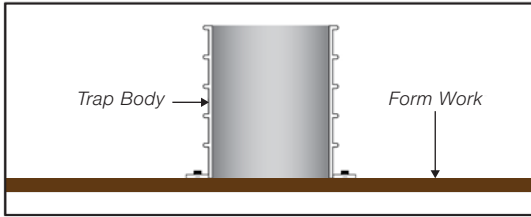

S2

Installation Method

Recommended slab thickness 125mm and above.

Step 1: Nail trap body to form work.