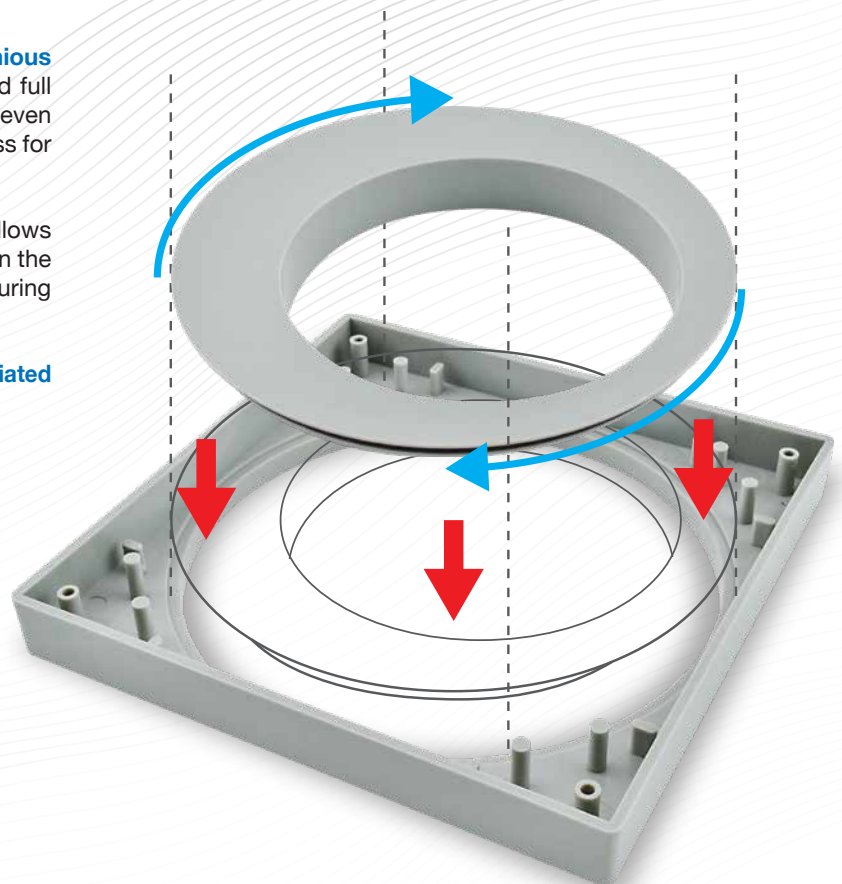

360° Aligning Collar

Another Innovative product from us.

With the many obvious benefits, advantages and increasing popularity of in-slab floor traps, there is an increasing need to have easy and uninterrupted access to the inside of these traps for maintenance purposes.

Towards this end, Sansico has patented an **ingenious floor trap collar system** that gives unlimited and full access to the floor trap. The opening size is even larger than the trap itself, this provides easy access for maintenance and repair.

The central part of this collar is rotatable and allows for a misalignment up to 20mm (in any direction) in the collar placing, this can sometimes happen during tiling.

Usage of this collar eliminates all problems associated with access to floor traps for maintenance.

A great value item, makes life easier for the end user.