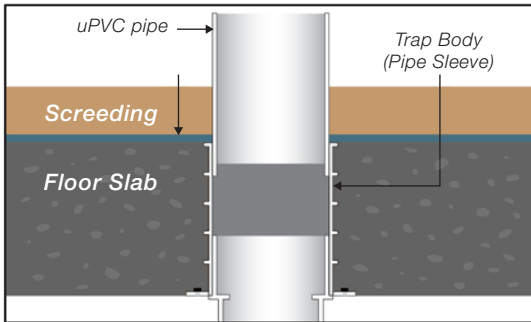

## Installation Method

Recommended slab thickness 125mm and above.

**Step 1:** Nail trap body to form work.

**Step 2:** Place 4" uPVC pipe on top of trap body. Water proof and screed.

**Step 3:** Cut uPVC pipe and place collar during tiling.