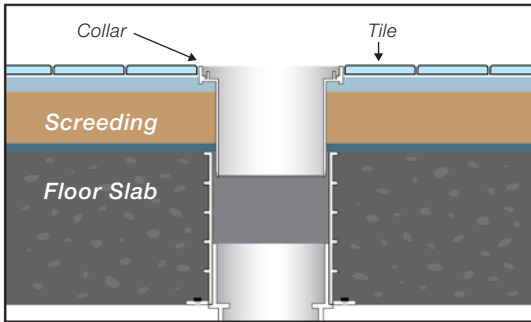

## Installation Method

Recommended slab thickness 125mm and above.

**Step 1:** Nail trap body to form work.

**Step 2:** Place 4" uPVC pipe on top of trap body. Water proof and screed.

**Step 3:** Cut uPVC pipe and place collar during tiling.