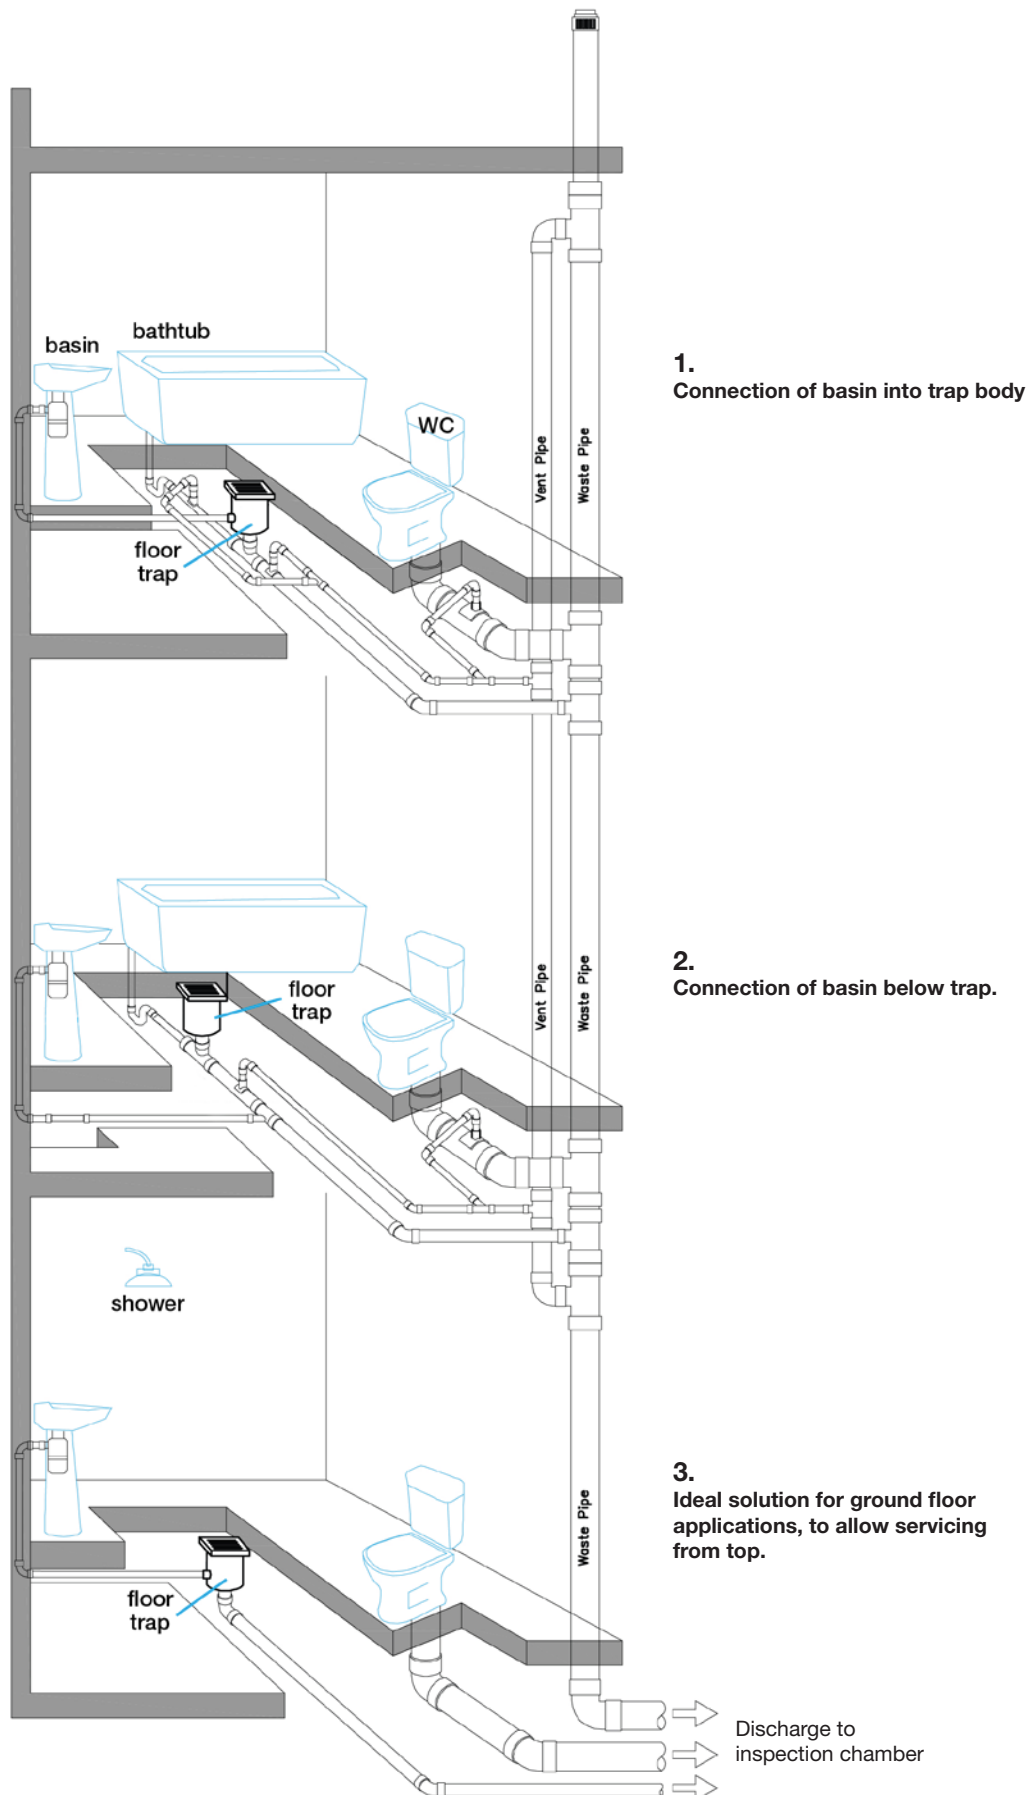

Schematic Layout

Technical Data

The flow rating or capacity of a floor drain is determined by several factors:

Size of Waste-line

A horizontal branch waste-line with normal pitch or slope, with a deep seal trap at drain outlet is capable of conveying as follows:

Size	Flow Rate
2 inch (50mm)	10 to 25 GPM
3 inch (75mm)	30 to 75 GPM
4 inch (100mm)	75 to 150 GPM

Traps with sediment buckets, strainers, etc. will reduce maximum flow rating by up to 20%

The table gives general reference when considering overflow of fixtures or sources of water that may be discharged through floor drains.

Fixtures	Flow (GPM)
Wash Basin	5-7
Kitchen Sink	8-10
Bath	6-10
Shower	5-8
Washing Machine	4-6
Dish Washing Machine	4-6

Tests undergone by the SANSICO Floor Trap/Gulley

- Load Test
- Depth of Water Seal
- Resistance of Water Seal to Pressure
- Access for Cleaning
- Anti Blockage
- Temperature Cycling
- Odour Tightness
- Water Tightness of Body
- Flow Rate Test

Summary of S2 system