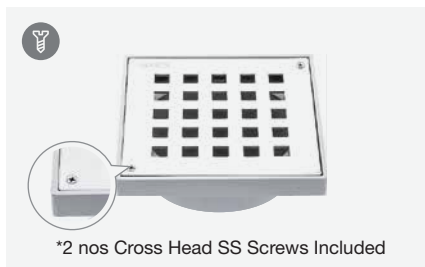

4" Chess Anti-Theft

- **Stainless Steel Grating**
  S1-GSS-C-AT
- **Standard Plastic Collar**
  S1/S2-CP4-G (Grey)
  S1/S2-CP4-W (White)