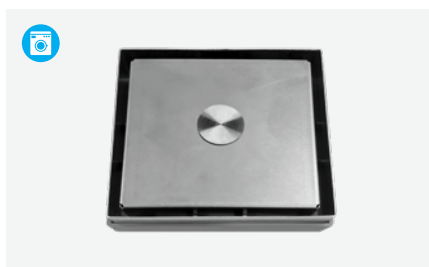

6" Planar Tall-1

c/w Washing Machine Hose Opening + SS Plug

- ☐ **Stainless Steel Grating**
  GSS-PS-32SSP
- ☒ **Standard Plastic Collar with SS Lining**
  S2-CPSSL-TT-G (Grey)
  S2-CPSSL-TT-W (White)
- ☒ **360° Aligning Collar**
  S2-ACPSSL-TT-G (Grey)
  S2-ACPSSL-TT-W (White)