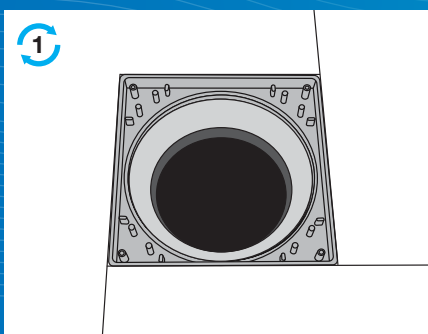

Installation Method

1 Install collar frame.