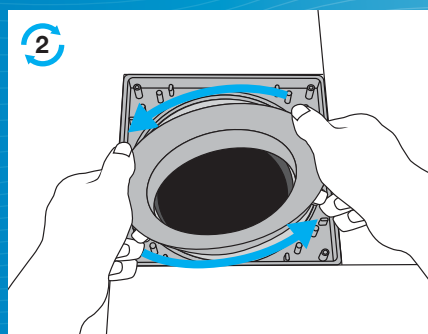

2 Adjust position by using adjustable collar insert.