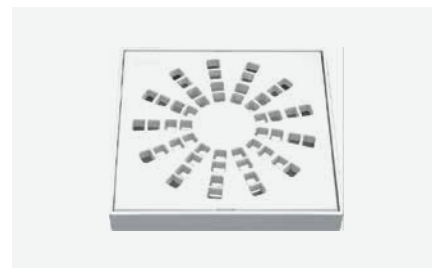

## Web / Round / Fish / Blank

**4" Web-1**

-  **Plastic Grating**  
S1-GP-W
-  **Standard Plastic Collar**  
S3/SF-CP4-W

**4" Web-1**  
c/w Washing Machine Hose Opening + Plastic Plug

-  **Plastic Grating**  
S1-GP-W-32PP
-  **Standard Plastic Collar**  
S3/SF-CP4-W