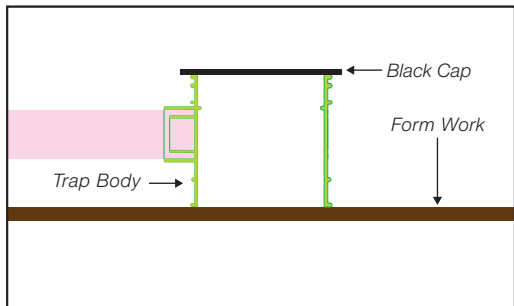

S3

Recommended slab thickness 125mm and above.

Installation Method

It is highly recommended to use the black cap cover during installation and concreting.

Step 1: Nail the trap body to form work, connect the drain pipes or air-cond discharge pipes if any.