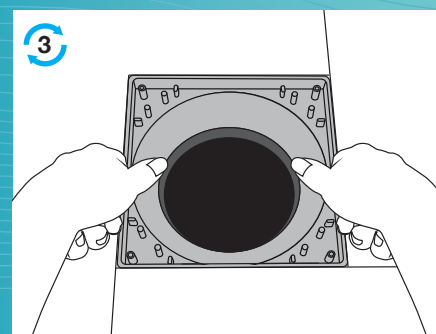

3 Push the collar insert into collar frame.