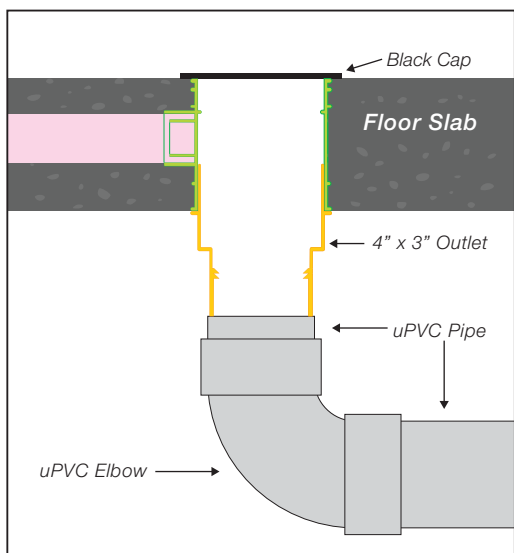

**Step 2:** Remove form work, fix outlet (with solvent cement).

**Step 3:** Join bend or tee (with solvent cement) and fix uPVC pipe

**Step 4:** Remove black cap (cover), join 4" uPVC pipe to top of the trap body. Water proof and screed.