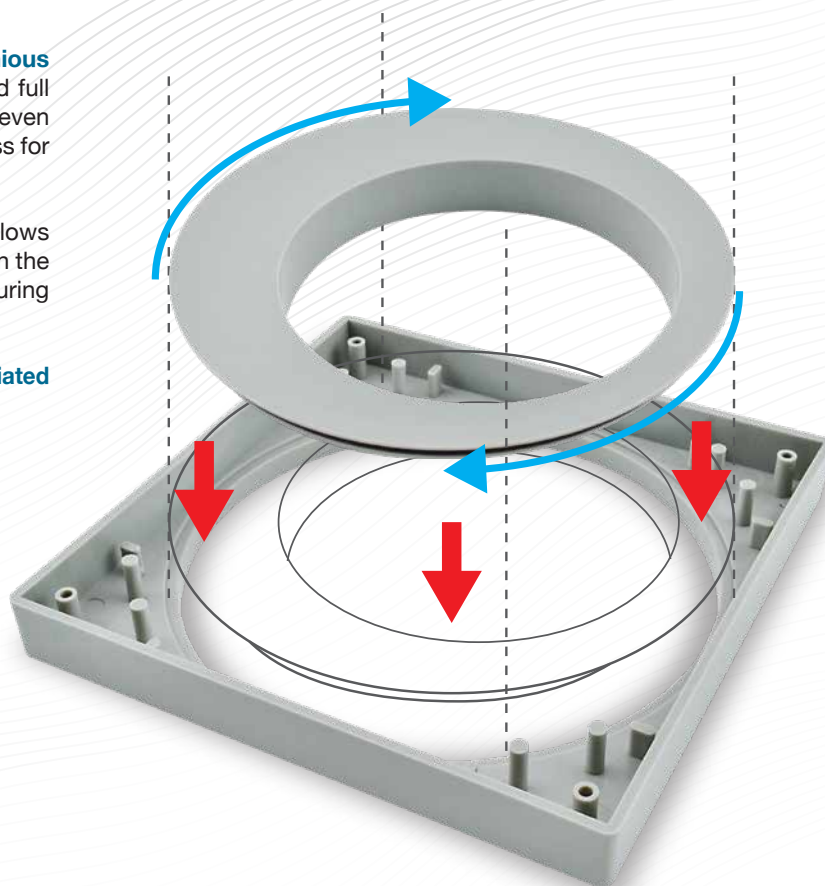

360° Aligning Collar

Another Innovative product from us.

With the many obvious benefits, advantages and increasing popularity of in-slab floor traps, there is an increasing need to have easy and uninterrupted access to the inside of these traps for maintenance purposes.

Towards this end, Sansico has patented an **ingenious floor trap collar system** that gives unlimited and full access to the floor trap. The opening size is even larger than the trap itself, this provides easy access for maintenance and repair.

The central part of this collar is rotatable and allows for a misalignment up to 20mm (in any direction) in the collar placing, this can sometimes happen during tiling.

Usage of this collar eliminates all problems associated with access to floor traps for maintenance.

A great value item, makes life easier for the end user.