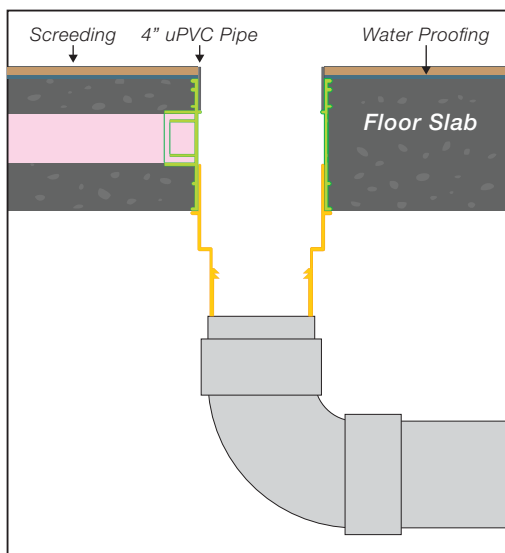

**Step 2:** Remove form work, fix outlet (with solvent cement).

**Step 3:** Join bend or tee (with solvent cement) and fix uPVC pipe

**Step 4:** Remove black cap (cover), join 4" uPVC pipe to top of the trap body. Water proof and screed.