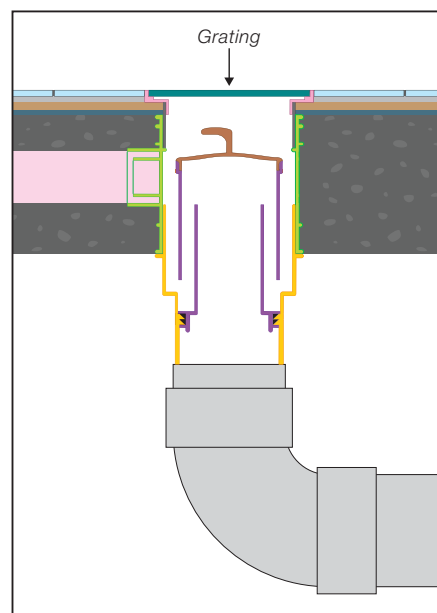

Step 7: Place grating. Installation completed.