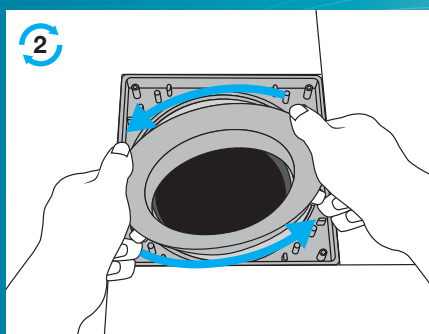

2 Adjust position by using adjustable collar insert.