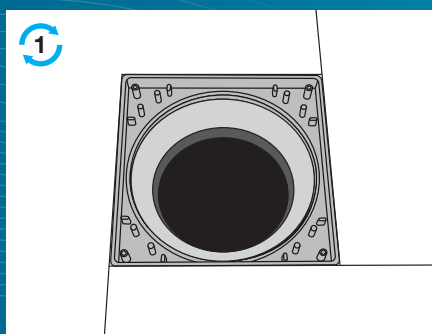

Installation Method

1 Install collar frame.