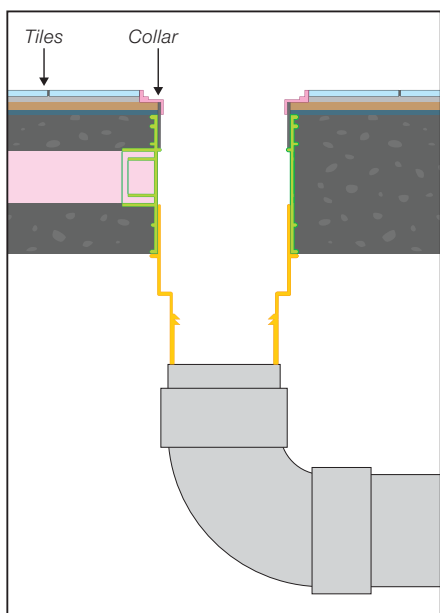

Step 5: Place collar and flush with tile work.