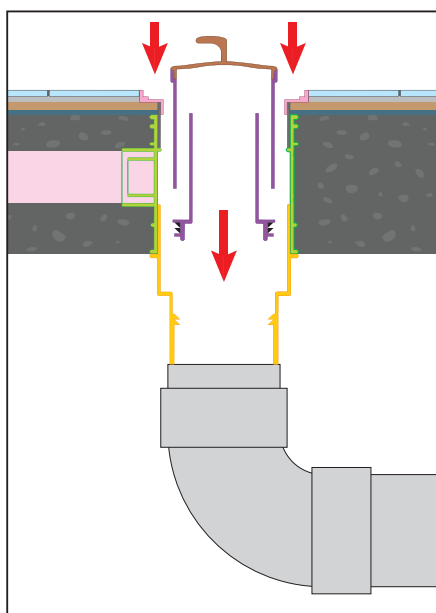

Step 6: Place trap insert.