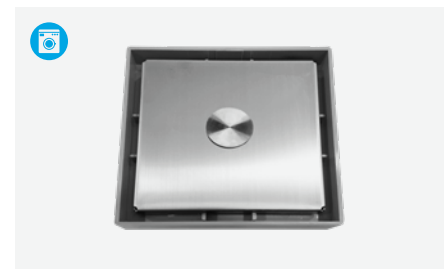

6" Planar Short-2

c/w Washing Machine Hose Opening + SS Plug

- ☒ **Stainless Steel Grating**
  GSS-PS-32SSP
- ☒ **Standard Plastic Collar**
  S3/SF-CP(SSL)-TT-G (Grey)
  S3/SF-CP(SSL)-TT-W (White)
- ☒ **360° Aligning Collar**
  S3/SF-ACP(SSL)-TT-G (Grey)
  S3/SF-ACP(SSL)-TT-W (White)