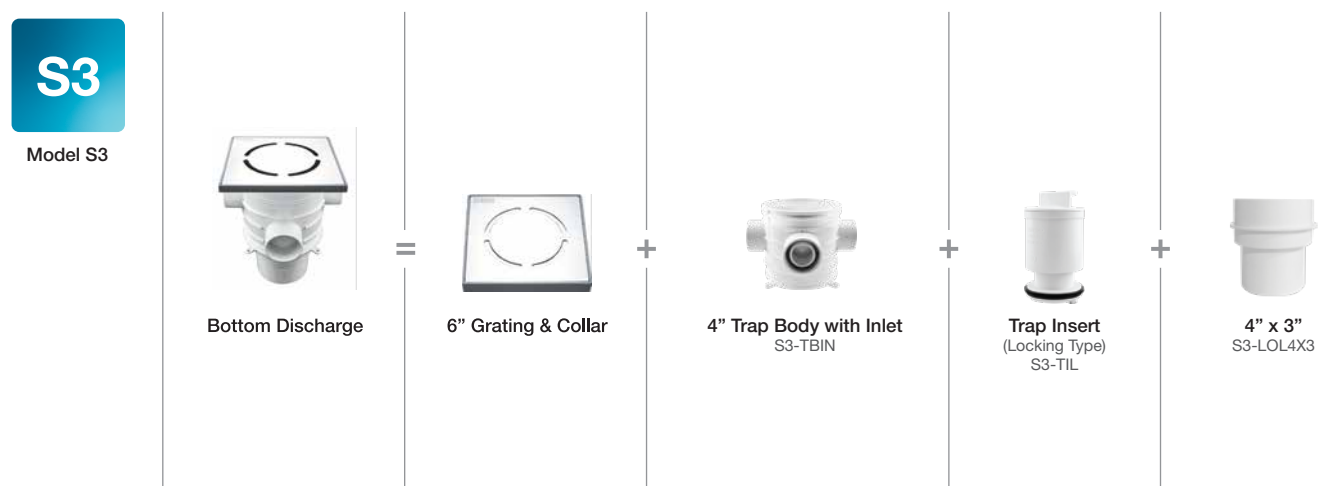

Technical Data

The flow rating or capacity of a floor drain is determined by several factors:

Size of Waste-line

A horizontal branch waste-line with normal pitch or slope, with a deep seal trap at drain outlet is capable of conveying as follows:

Size	Flow Rate
2 inch (50mm)	10 to 25 GPM
3 inch (75mm)	30 to 75 GPM
4 inch (100mm)	75 to 150 GPM

Traps with sediment buckets, strainers, etc. will reduce maximum flow rating by up to 20%

The table gives general reference when considering overflow of fixtures or sources of water that may be discharged through floor drains.

Fixtures	Flow (GPM)
Wash Basin	5-7
Kitchen Sink	8-10
Bath	6-10
Shower	5-8
Washing Machine	4-6
Dish Washing Machine	4-6

Tests undergone by the SANSICO Floor Trap/Gulley

- Load Test
- Depth of Water Seal
- Resistance of Water Seal to Pressure
- Access for Cleaning
- Anti Blockage
- Temperature Cycling
- Odour Tightness
- Water Tightness of Body
- Flow Rate Test

Summary of S3 system