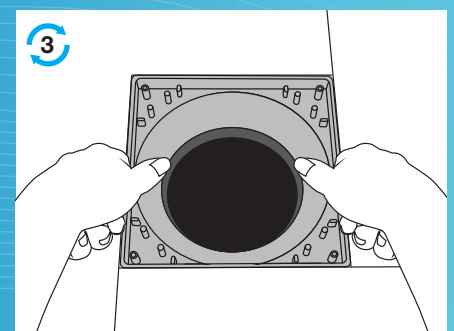

The central part of this collar is rotatable and allows for a misalignment up to 20mm (in any direction) in the collar placing, this can sometimes happen during tiling.

Usage of this collar eliminates all problems associated with access to floor traps for maintenance.

A great value item, makes life easier for the end user.

Installation Method

1 Install collar frame.

2 Adjust position by using adjustable collar insert.

3 Push the collar insert into collar frame.

Notes

Sansico Industries Sdn Bhd (448766-D)