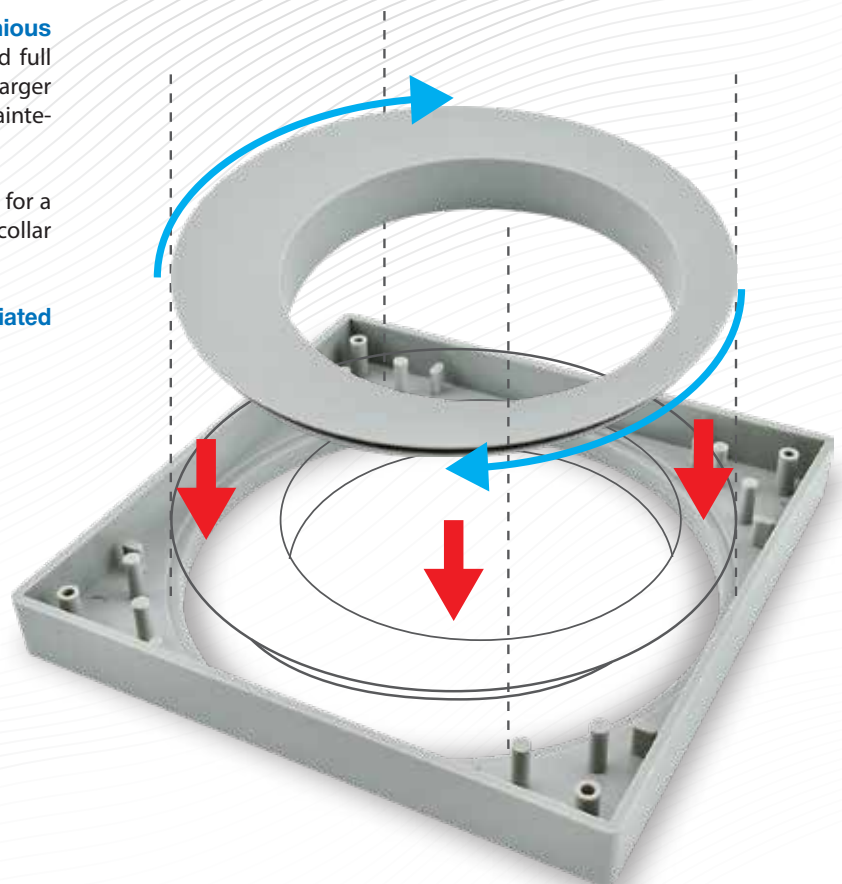

360° Aligning Collar

Another Innovative product from us.

With the many obvious benefits, advantages and increasing popularity of in-slab floor traps, there is an increasing need to have easy and uninterrupted access to the inside of these traps for maintenance purposes.

Towards this end, Sansico has patented an **ingenious floor trap collar system** that gives unlimited and full access to the floor trap. The opening size is even larger than the trap itself, this provides easy access for maintenance and repair.

The central part of this collar is rotatable and allows for a misalignment up to 20mm (in any direction) in the collar placing, this can sometimes happen during tiling.

Usage of this collar eliminates all problems associated with access to floor traps for maintenance.

A great value item, makes life easier for the end user.