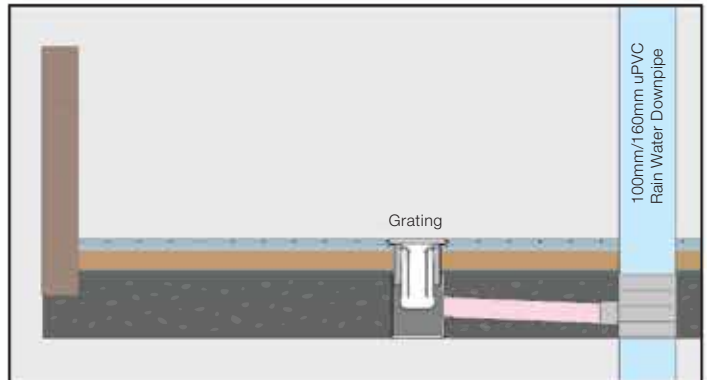

Cross Section Layout (side flow at balcony)