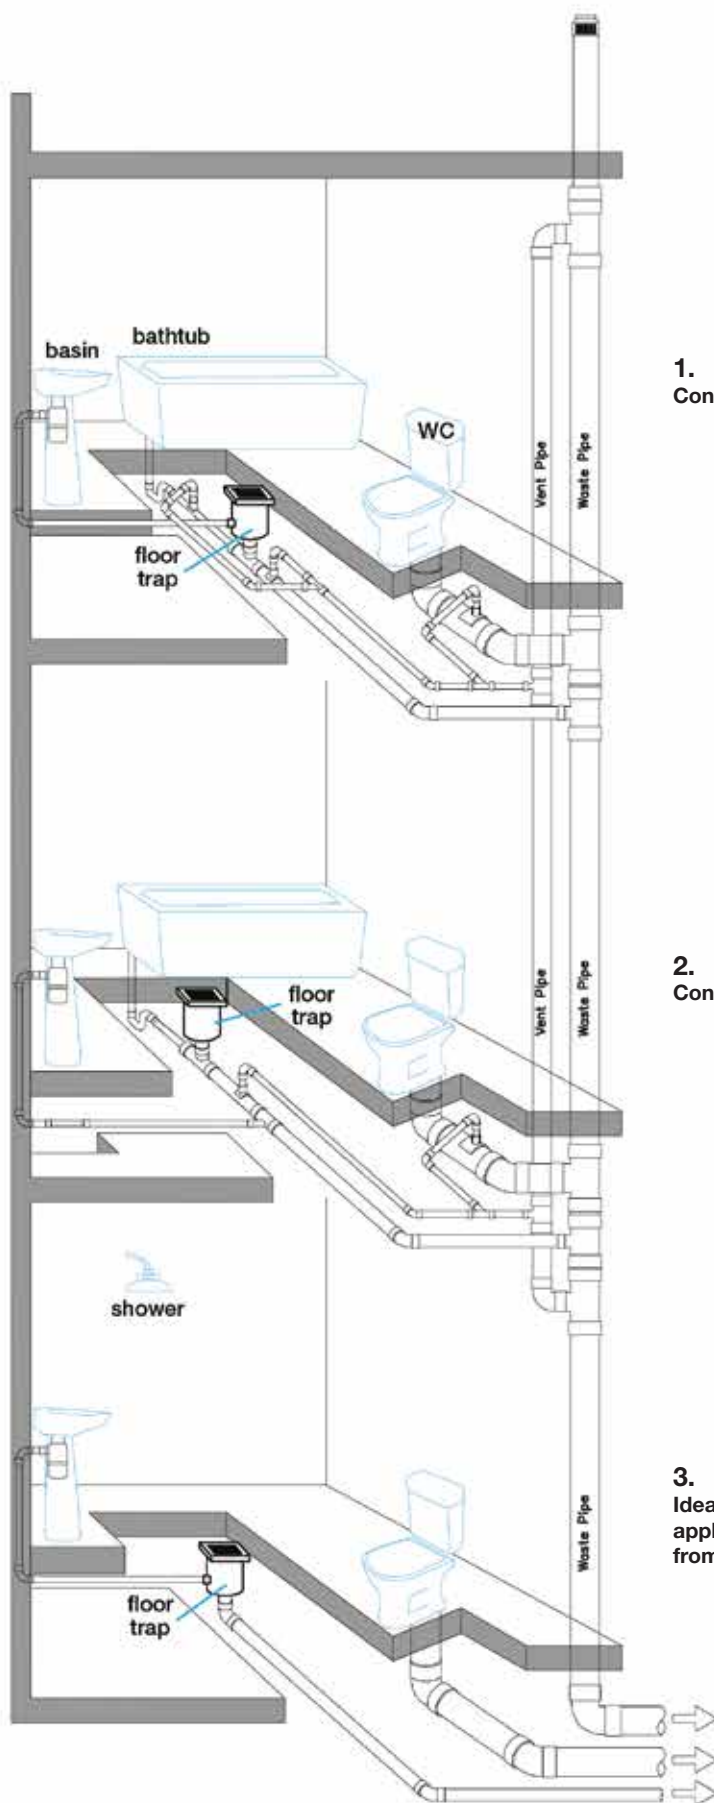

Cross Section Layout (connection of basin into trap body with venting)

*All connections to trap body for S2 models should have their individual traps.

Schematic Layout

1.
Connection of basin into trap body