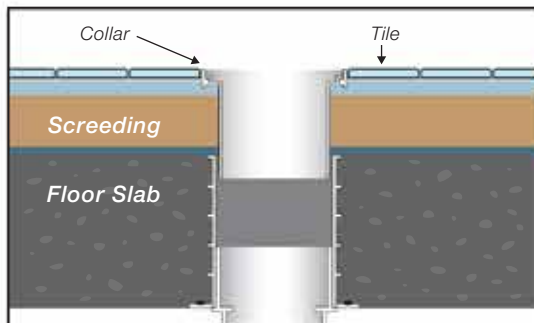

-  **Stainless Steel Grating**
GSS-CQS4-AT
-  **Stainless Steel Collar**
S2-CSS-S-AT

S2

Installation Method

Recommended slab thickness 125mm and above.

Step 1: Nail trap body to form work.

Step 2: Place 4" uPVC pipe on top of trap body. Water proof and screed.

Step 3: Cut uPVC pipe and place collar during tiling.

Step 4: Use outlet to make connection to main stack and place grating and trap on the collar.

Cross Section Layout (side flow at balcony)

Cross Section Layout (connection of basin below trap)