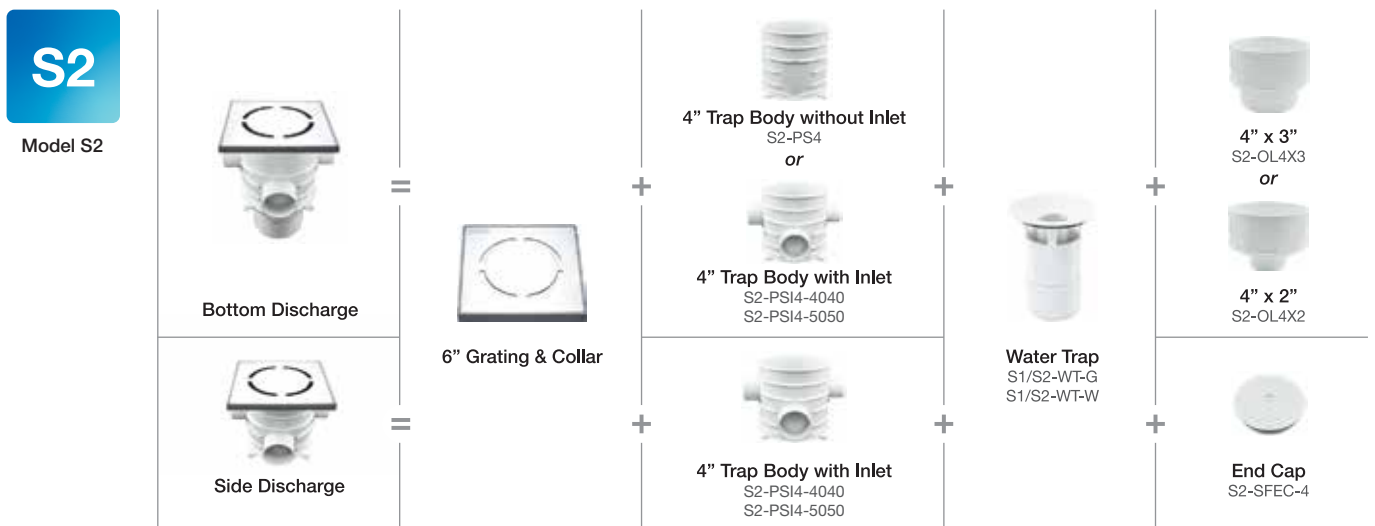

Technical Data

The flow rating or capacity of a floor drain is determined by several factors:

Size of Waste-line

A horizontal branch waste-line with normal pitch or slope, with a deep seal trap at drain outlet is capable of conveying as follows:

Size	Flow Rate
2 inch (50mm)	10 to 25 GPM
3 inch (75mm)	30 to 75 GPM
4 inch (100mm)	75 to 150 GPM

Traps with sediment buckets, strainers, etc. will reduce maximum flow rating by up to 20%

The table gives general reference when considering overflow of fixtures or sources of water that may be discharged through floor drains.

Fixtures	Flow (GPM)
Wash Basin	5-7
Kitchen Sink	8-10
Bath	6-10
Shower	5-8
Washing Machine	4-6
Dish Washing Machine	4-6

Tests undergone by the SANSICO Floor Trap/Gulley

- Load Test
- Depth of Water Seal
- Resistance of Water Seal to Pressure
- Access for Cleaning
- Anti Blockage
- Temperature Cycling
- Odour Tightness
- Water Tightness of Body
- Flow Rate Test

Summary of S2 system