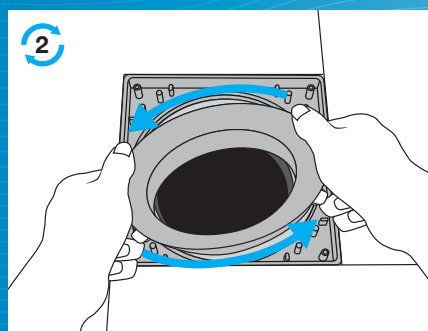

2 Adjust position by using adjustable collar insert.