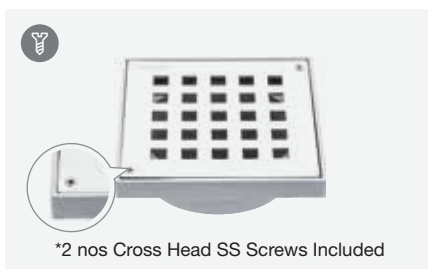

4" Chess Anti-Theft

- **Stainless Steel Grating**
  S1-GSS-C-AT
- **Standard Plastic Collar**
  S1/S2-CP4-G (Grey)
  S1/S2-CP4-W (White)

*2 nos Cross Head SS Screws Included