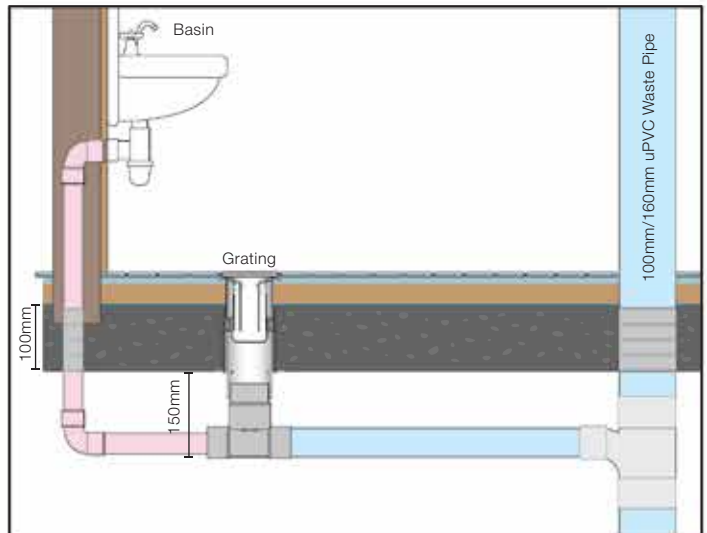

Step 3: Cut uPVC pipe and place collar during tiling.

Step 4: Use outlet to make connection to main stack and place grating and trap on the collar.

Cross Section Layout (side flow at balcony)

Cross Section Layout (connection of basin below trap)

Cross Section Layout (connection of basin into trap body with venting)

*All connections to trap body for S2 models should have their individual traps.

Schematic Layout

1.
Connection of basin into trap body