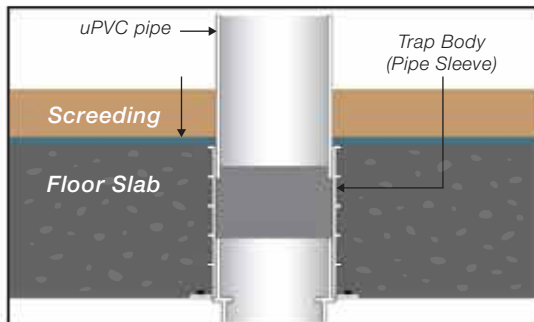

-  **Stainless Steel Grating**
GSS-CQS4-AT
-  **Stainless Steel Collar**
S2-CSS-S-AT

S2

Installation Method

Recommended slab thickness 125mm and above.

Step 1: Nail trap body to form work.

Step 2: Place 4" uPVC pipe on top of trap body. Water proof and screed.

Step 3: Cut uPVC pipe and place collar during tiling.

Step 4: Use outlet to make connection to main stack and place grating and trap on the collar.

Cross Section Layout (side flow at balcony)

Cross Section Layout (connection of basin below trap)