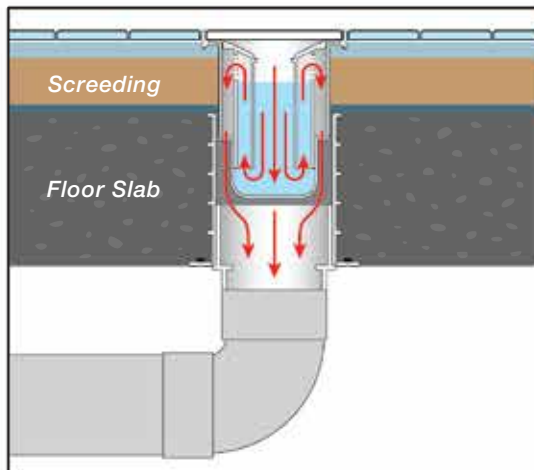

-  **Stainless Steel Grating**
GSS-CQS4-AT
-  **Stainless Steel Collar**
S2-CSS-S-AT

S2

Installation Method

Recommended slab thickness 125mm and above.

Step 1: Nail trap body to form work.

Step 2: Place 4" uPVC pipe on top of trap body. Water proof and screed.

Step 3: Cut uPVC pipe and place collar during tiling.

Step 4: Use outlet to make connection to main stack and place grating and trap on the collar.

Cross Section Layout (side flow at balcony)

Cross Section Layout (connection of basin below trap)