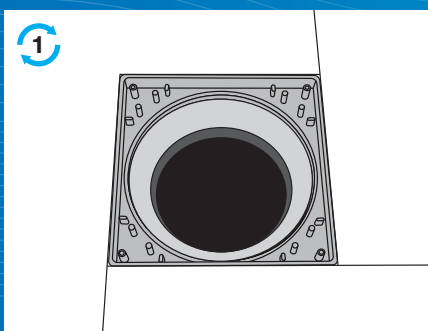

Installation Method

1 Install collar frame.