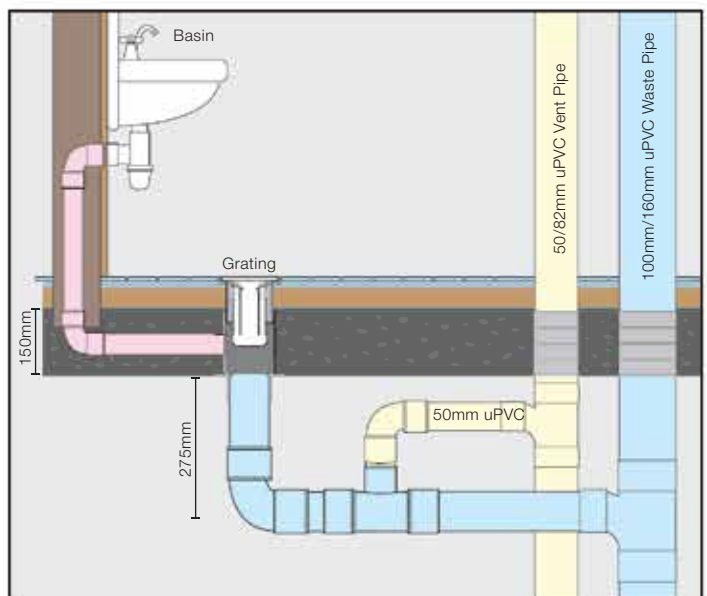

Step 3: Cut uPVC pipe and place collar during tiling.

Step 4: Use outlet to make connection to main stack and place grating and trap on the collar.

Cross Section Layout (side flow at balcony)

Cross Section Layout (connection of basin below trap)

Cross Section Layout (connection of basin into trap body with venting)

*All connections to trap body for S2 models should have their individual traps.

Schematic Layout

1.
Connection of basin into trap body