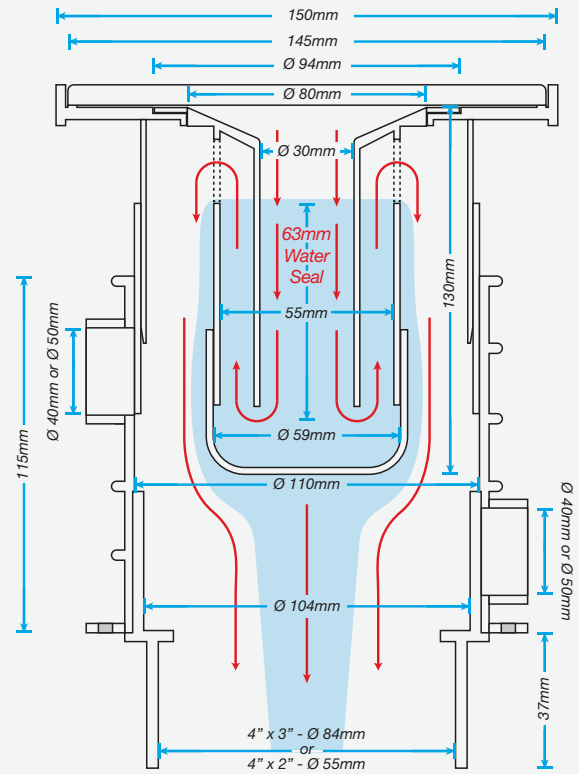

S2 Model

Flow rate:
80 litres / minute

*Sirim requirement: 48 litres / minute

Dimensions of
S2 model Top Access Floor Trap System
4" Pipe Sleeve

*Air conditioner drain pipe is not recommended to connect to the pipe sleeve
*S2 trap system can be used as bottom or side discharge