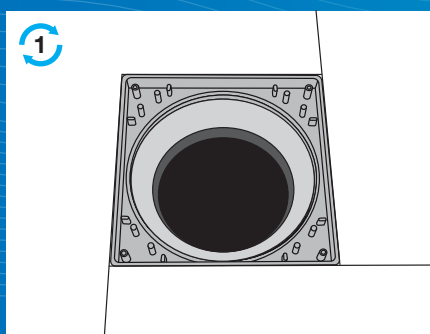

Installation Method

1 Install collar frame.