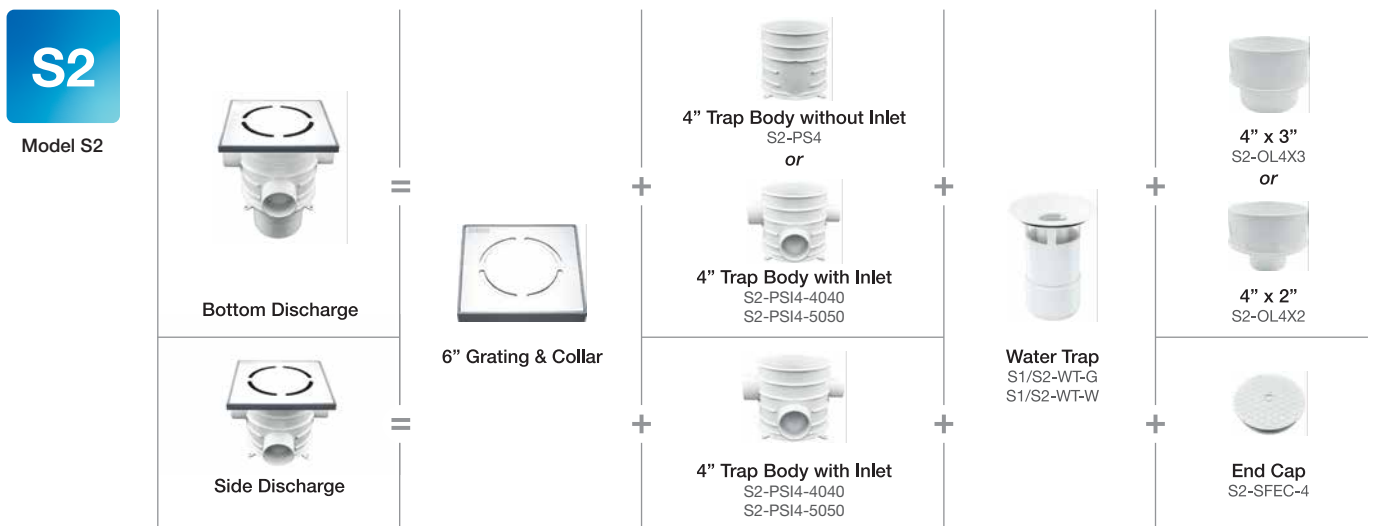

Technical Data

The flow rating or capacity of a floor drain is determined by several factors:

Size of Waste-line

A horizontal branch waste-line with normal pitch or slope, with a deep seal trap at drain outlet is capable of conveying as follows:

Size	Flow Rate
2 inch (50mm)	10 to 25 GPM
3 inch (75mm)	30 to 75 GPM
4 inch (100mm)	75 to 150 GPM

Traps with sediment buckets, strainers, etc. will reduce maximum flow rating by up to 20%

The table gives general reference when considering overflow of fixtures or sources of water that may be discharged through floor drains.

Fixtures	Flow (GPM)
Wash Basin	5-7
Kitchen Sink	8-10
Bath	6-10
Shower	5-8
Washing Machine	4-6
Dish Washing Machine	4-6

Tests undergone by the SANSICO Floor Trap/Gulley

- Load Test
- Depth of Water Seal
- Resistance of Water Seal to Pressure
- Access for Cleaning
- Anti Blockage
- Temperature Cycling
- Odour Tightness
- Water Tightness of Body
- Flow Rate Test

Summary of S2 system