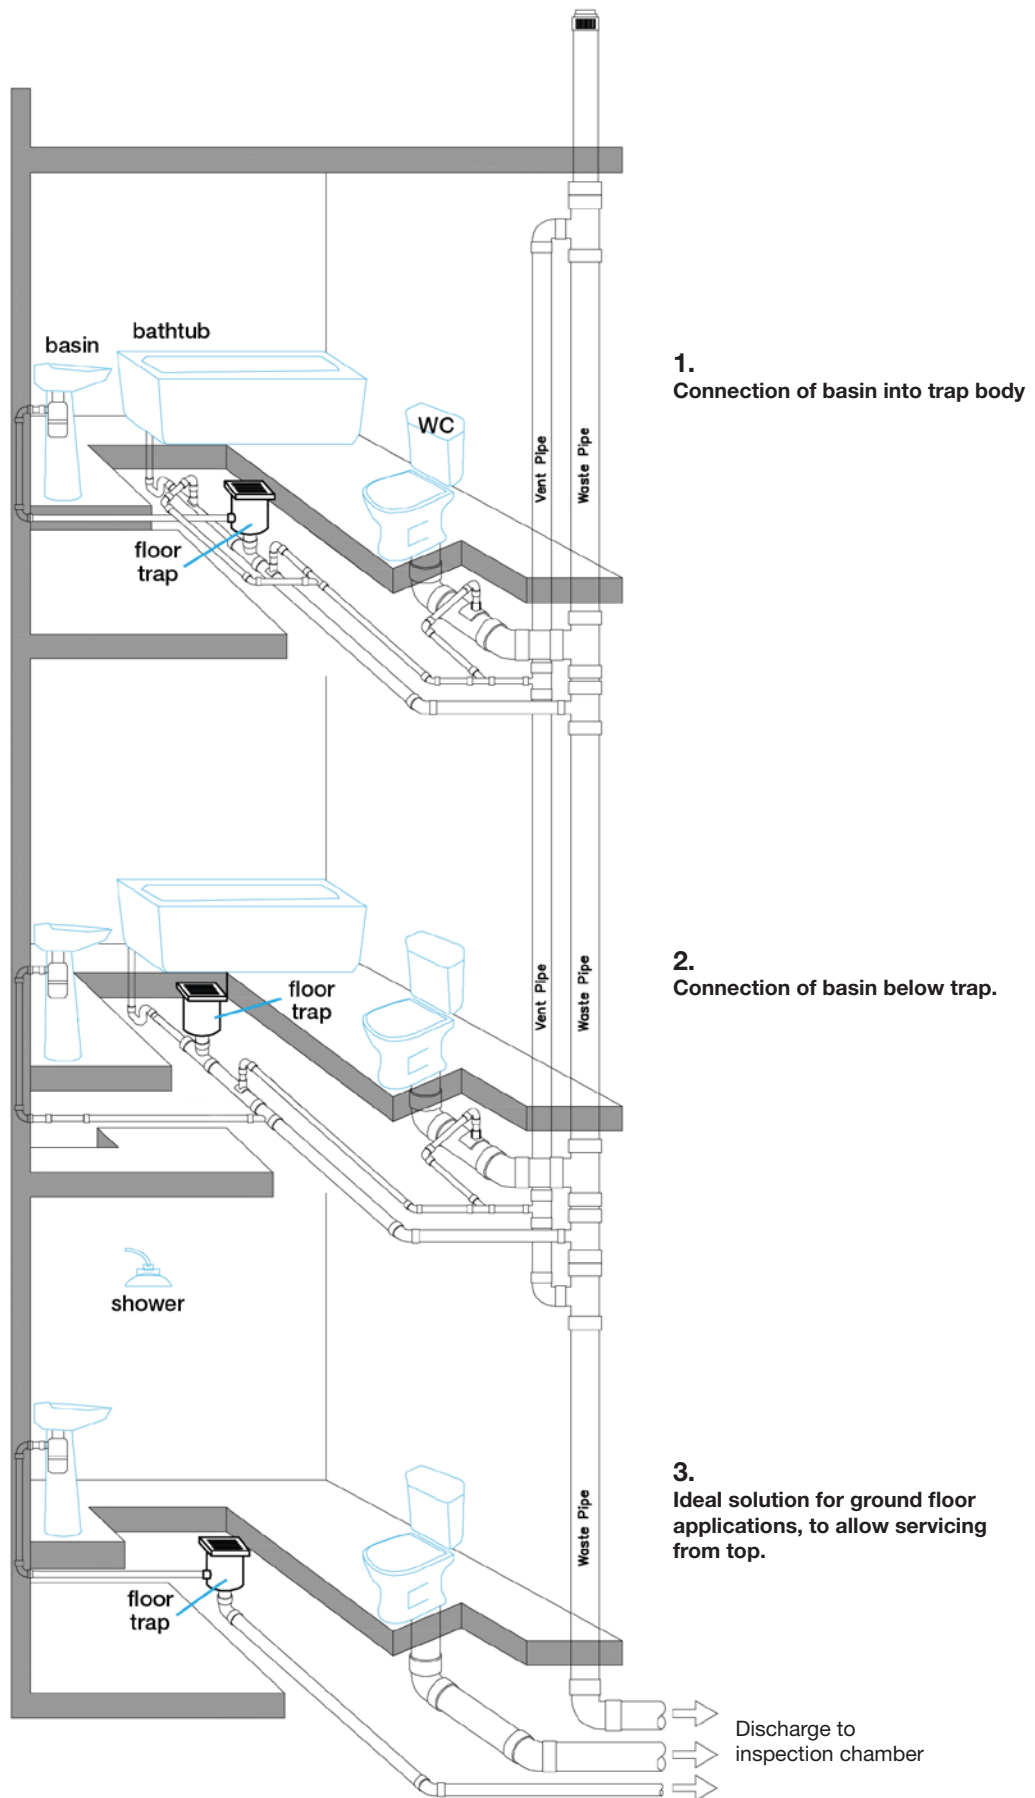

Schematic Layout

Technical Data

The flow rating or capacity of a floor drain is determined by several factors:

Size of Waste-line

A horizontal branch waste-line with normal pitch or slope, with a deep seal trap at drain outlet is capable of conveying as follows:

Size	Flow Rate
2 inch (50mm)	10 to 25 GPM
3 inch (75mm)	30 to 75 GPM
4 inch (100mm)	75 to 150 GPM

Traps with sediment buckets, strainers, etc. will reduce maximum flow rating by up to 20%

The table gives general reference when considering overflow of fixtures or sources of water that may be discharged through floor drains.

Fixtures	Flow (GPM)
Wash Basin	5-7
Kitchen Sink	8-10
Bath	6-10
Shower	5-8
Washing Machine	4-6
Dish Washing Machine	4-6

Tests undergone by the SANSICO Floor Trap/Gulley

- Load Test
- Depth of Water Seal
- Resistance of Water Seal to Pressure
- Access for Cleaning
- Anti Blockage
- Temperature Cycling
- Odour Tightness
- Water Tightness of Body
- Flow Rate Test

Summary of S2 system