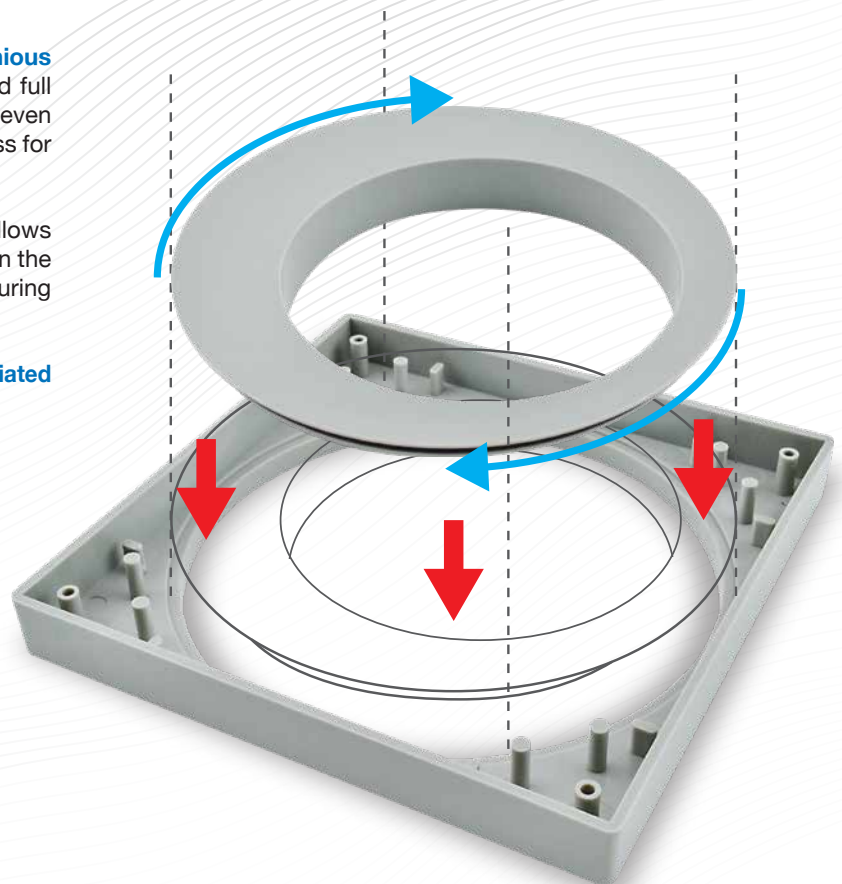

360° Aligning Collar

Another Innovative product from us.

With the many obvious benefits, advantages and increasing popularity of in-slab floor traps, there is an increasing need to have easy and uninterrupted access to the inside of these traps for maintenance purposes.

Towards this end, Sansico has patented an **ingenious floor trap collar system** that gives unlimited and full access to the floor trap. The opening size is even larger than the trap itself, this provides easy access for maintenance and repair.

The central part of this collar is rotatable and allows for a misalignment up to 20mm (in any direction) in the collar placing, this can sometimes happen during tiling.

Usage of this collar eliminates all problems associated with access to floor traps for maintenance.

A great value item, makes life easier for the end user.