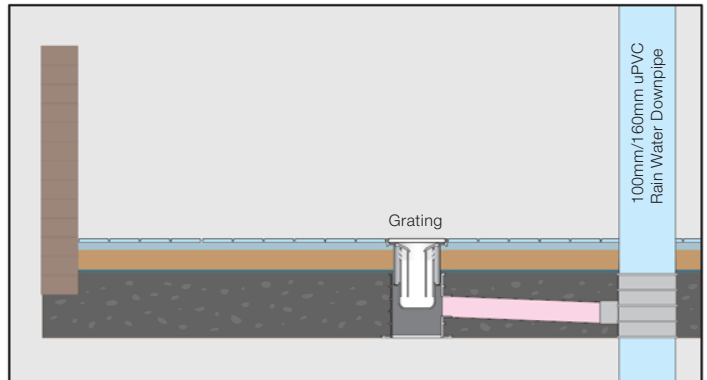

Cross Section Layout (side flow at balcony)