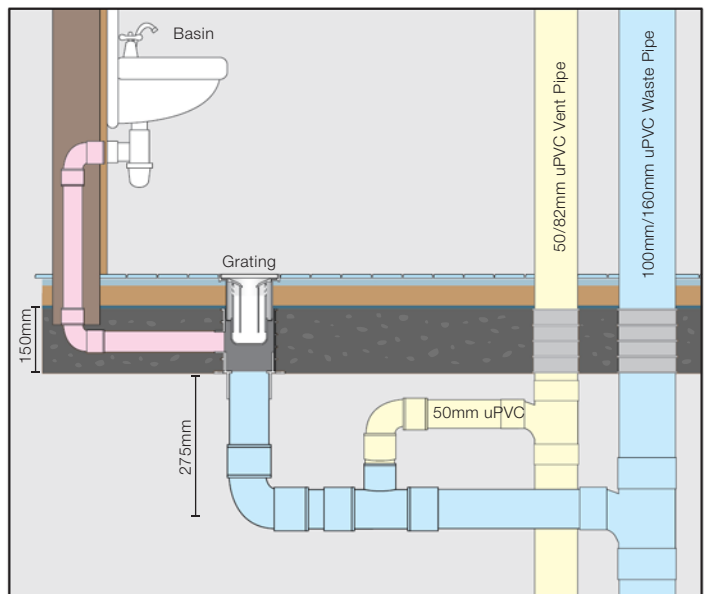

**Step 4:** Use outlet to make connection to main stack and place grating and trap on the collar.

Cross Section Layout (side flow at balcony)

Cross Section Layout (connection of basin below trap)

Cross Section Layout (connection of basin into trap body with venting)