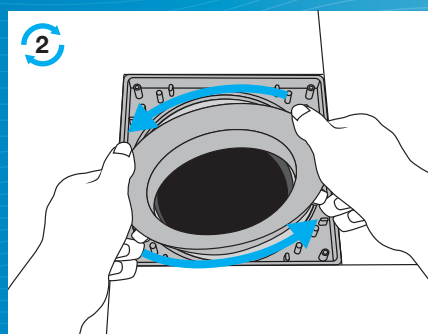

2 Adjust position by using adjustable collar insert.