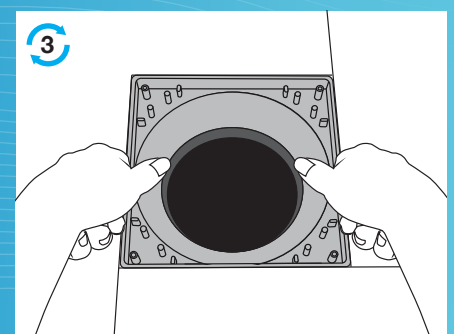

3 Push the collar insert into collar frame.