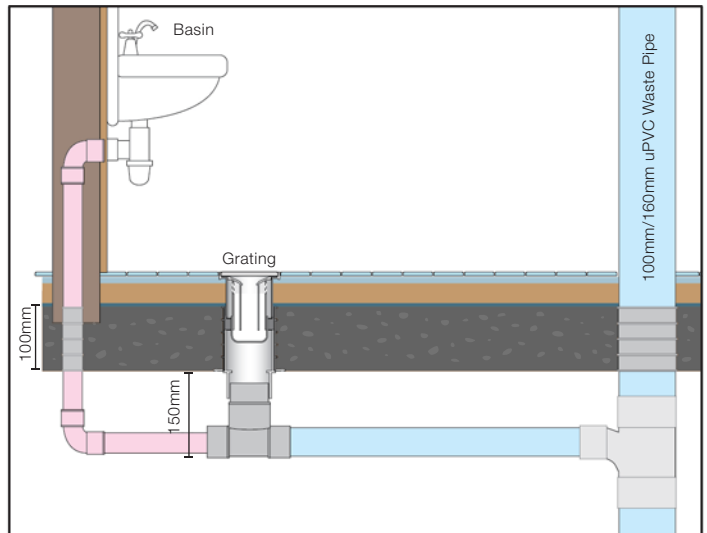

## Installation Method

Recommended slab thickness 125mm and above.

**Step 1:** Nail trap body to form work.

**Step 2:** Place 4" uPVC pipe on top of trap body. Water proof and screed.

**Step 3:** Cut uPVC pipe and place collar during tiling.

**Step 4:** Use outlet to make connection to main stack and place grating and trap on the collar.

Cross Section Layout (side flow at balcony)

Cross Section Layout (connection of basin below trap)

Cross Section Layout (connection of basin into trap body with venting)