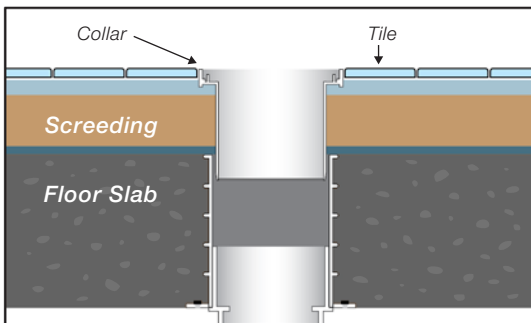

## Installation Method

Recommended slab thickness 125mm and above.

**Step 1:** Nail trap body to form work.

**Step 2:** Place 4" uPVC pipe on top of trap body. Water proof and screed.

**Step 3:** Cut uPVC pipe and place collar during tiling.