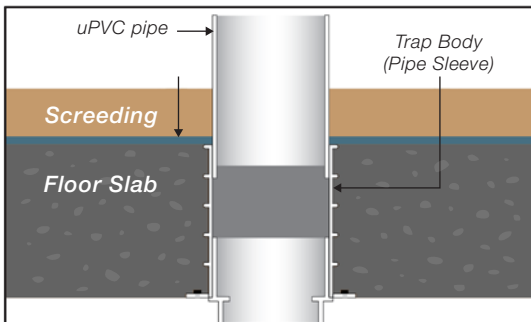

## Installation Method

Recommended slab thickness 125mm and above.

**Step 1:** Nail trap body to form work.

**Step 2:** Place 4" uPVC pipe on top of trap body. Water proof and screed.

**Step 3:** Cut uPVC pipe and place collar during tiling.