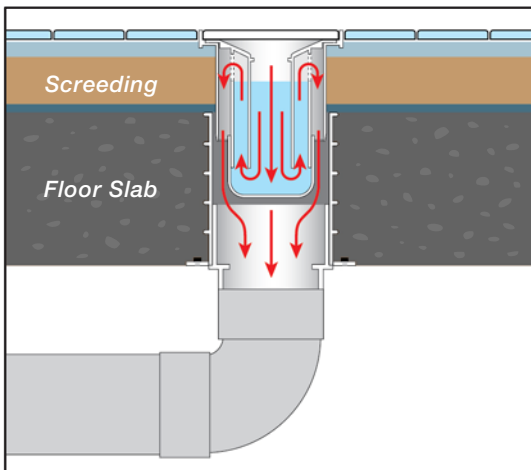

## Installation Method

Recommended slab thickness 125mm and above.

**Step 1:** Nail trap body to form work.

**Step 2:** Place 4" uPVC pipe on top of trap body. Water proof and screed.

**Step 3:** Cut uPVC pipe and place collar during tiling.

**Step 4:** Use outlet to make connection to main stack and place grating and trap on the collar.

Cross Section Layout (side flow at balcony)

Cross Section Layout (connection of basin below trap)

Cross Section Layout (connection of basin into trap body with venting)