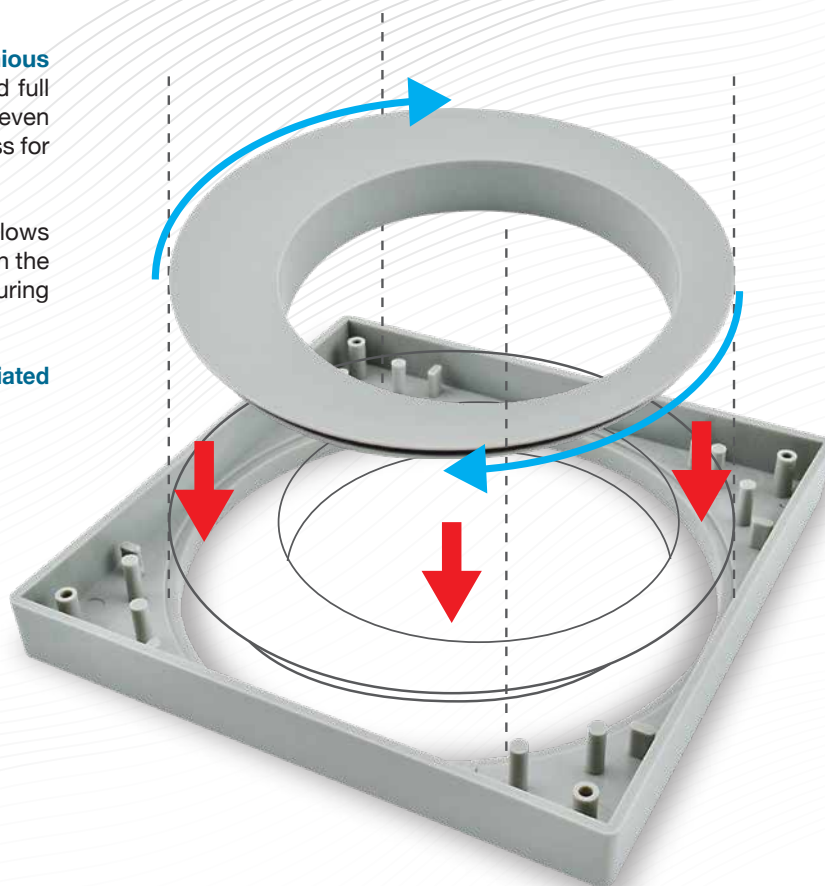

360° Aligning Collar

Another Innovative product from us.

With the many obvious benefits, advantages and increasing popularity of in-slab floor traps, there is an increasing need to have easy and uninterrupted access to the inside of these traps for maintenance purposes.

Towards this end, Sansico has patented an **ingenious floor trap collar system** that gives unlimited and full access to the floor trap. The opening size is even larger than the trap itself, this provides easy access for maintenance and repair.

The central part of this collar is rotatable and allows for a misalignment up to 20mm (in any direction) in the collar placing, this can sometimes happen during tiling.

Usage of this collar eliminates all problems associated with access to floor traps for maintenance.

A great value item, makes life easier for the end user.