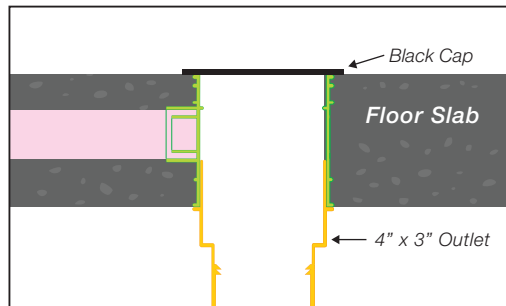

Step 2: Remove form work, fix outlet (with solvent cement).