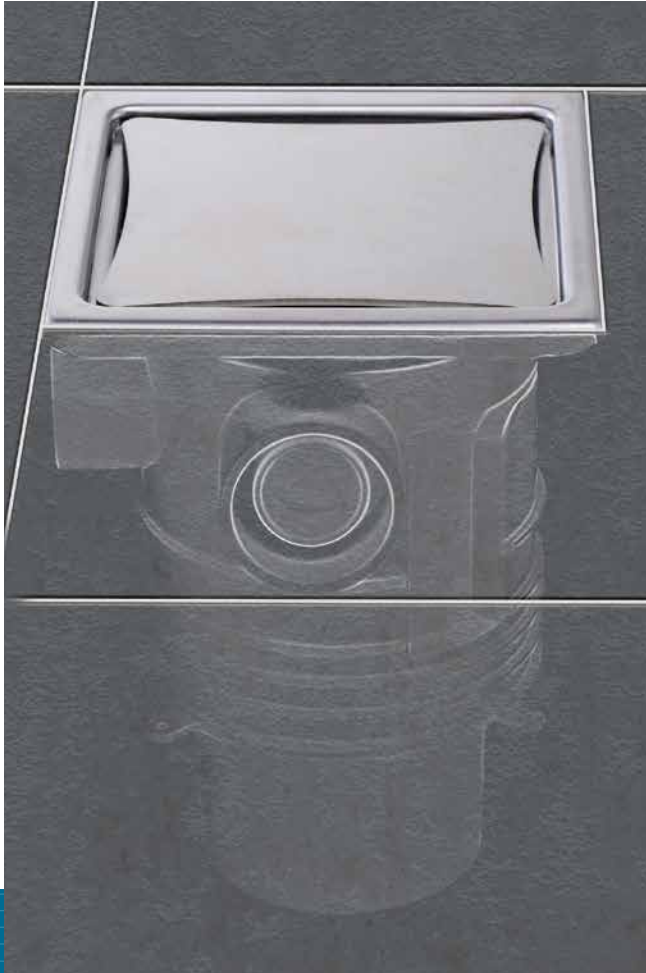

## S3 Model

**Flow rate:**  
**80 litres / minute**

\*Sirim requirement: 48 litres / minute

**Dimensions of**  
S3 model Top Access Floor Trap System  
4" Pipe Sleeve

**Benefits of S3 Trap system:**

- ✓ Prevents foul smell and insects from entering the house
- ✓ Top cleaning / access
- ✓ Higher False Ceiling, space saving
- ✓ 75mm opening for rodding purpose
- ✓ Can connect air conditioner / washing machine drain pipe to the trap body (pipe sleeve). It comes with built in sockets for the purpose
- ✓ 20 years warranty for EPDM rubber sealing mechanism