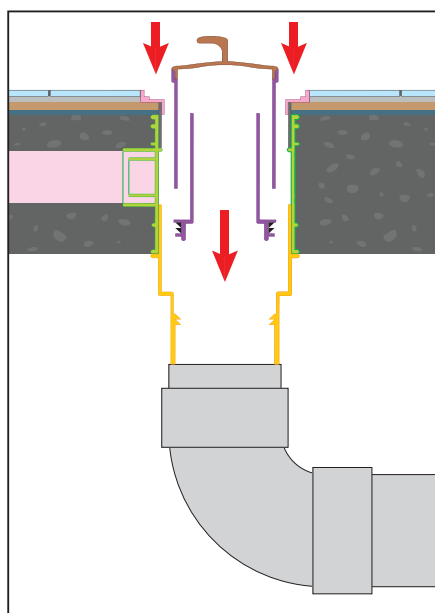

Step 6: Place trap insert.