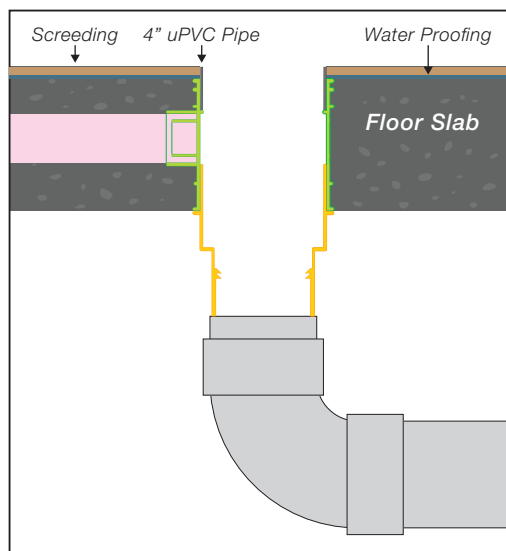

Step 4: Remove black cap (cover), join 4" uPVC pipe to top of the trap body. Water proof and screed.