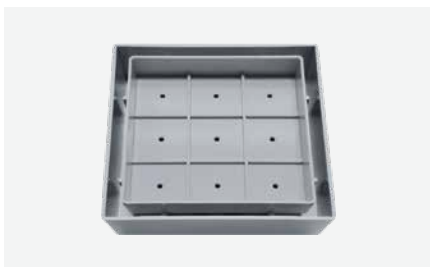

4" Plastic Tile Tray & Collar Grey

- **Plastic Tile Tray**
  TP-TT4-G
- **Standard Plastic Collar**
  S3/SF-CP-TT4-G