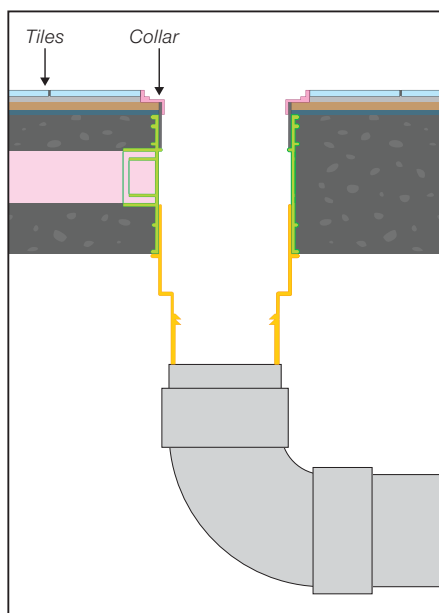

Step 5: Place collar and flush with tile work.