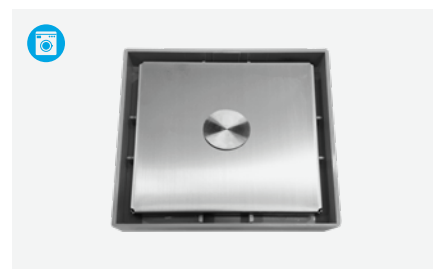

6" Planar Short-2

c/w Washing Machine Hose Opening + SS Plug

- ☒ **Stainless Steel Grating**
  GSS-PS-32SSP
- ☒ **Standard Plastic Collar**
  S3/SF-CP(SSL)-TT-G (Grey)
  S3/SF-CP(SSL)-TT-W (White)
- ☒ **360° Aligning Collar**
  S3/SF-ACP(SSL)-TT-G (Grey)
  S3/SF-ACP(SSL)-TT-W (White)