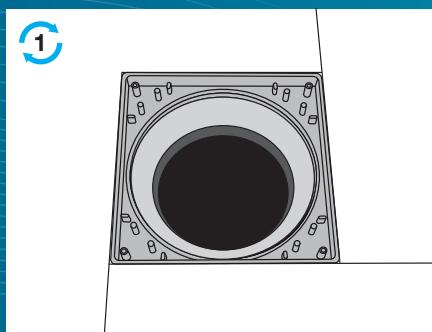

Installation Method

1 Install collar frame.