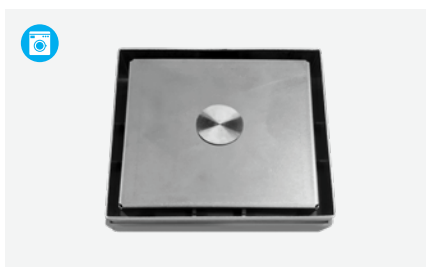

6" Planar Tall-2

c/w Washing Machine Hose Opening + SS Plug

- ☐ **Stainless Steel Grating**
  GSS-PT-32SSP
- ☒ **Standard Plastic Collar with SS Lining**
  S3/SF-CPSSL-TT-G (Grey)
  S3/SF-CPSSL-TT-W (White)
- ☒ **360° Aligning Collar**
  S3/SF-ACPSSL-TT-G (Grey)
  S3/SF-ACPSSL-TT-W (White)