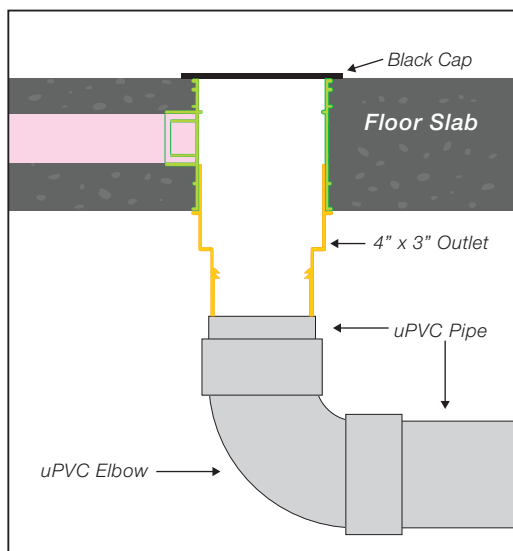

Step 3: Join bend or tee (with solvent cement) and fix uPVC pipe