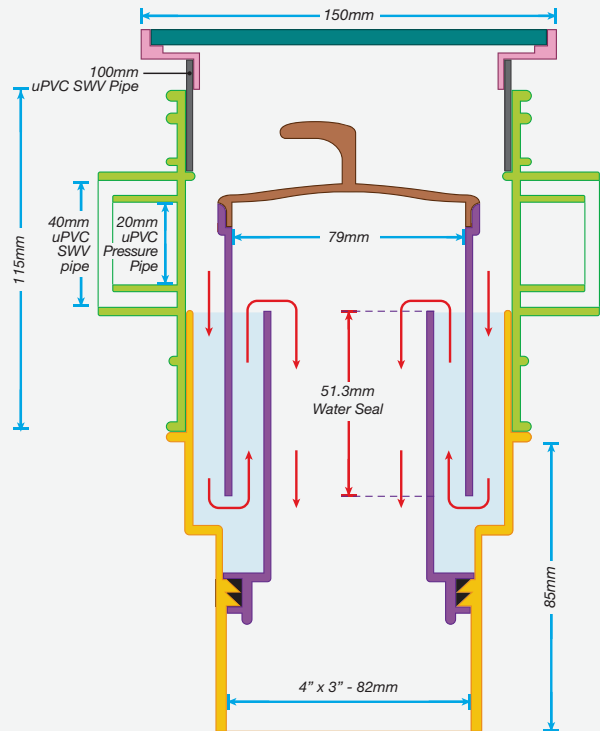

## S3 Model

**Flow rate:**  
**80 litres / minute**

\*Sirim requirement: 48 litres / minute

**Dimensions of**  
S3 model Top Access Floor Trap System  
4" Pipe Sleeve

**Benefits of S3 Trap system:**

- ✓ Prevents foul smell and insects from entering the house
- ✓ Top cleaning / access
- ✓ Higher False Ceiling, space saving
- ✓ 75mm opening for rodding purpose
- ✓ Can connect air conditioner / washing machine drain pipe to the trap body (pipe sleeve). It comes with built in sockets for the purpose
- ✓ 20 years warranty for EPDM rubber sealing mechanism