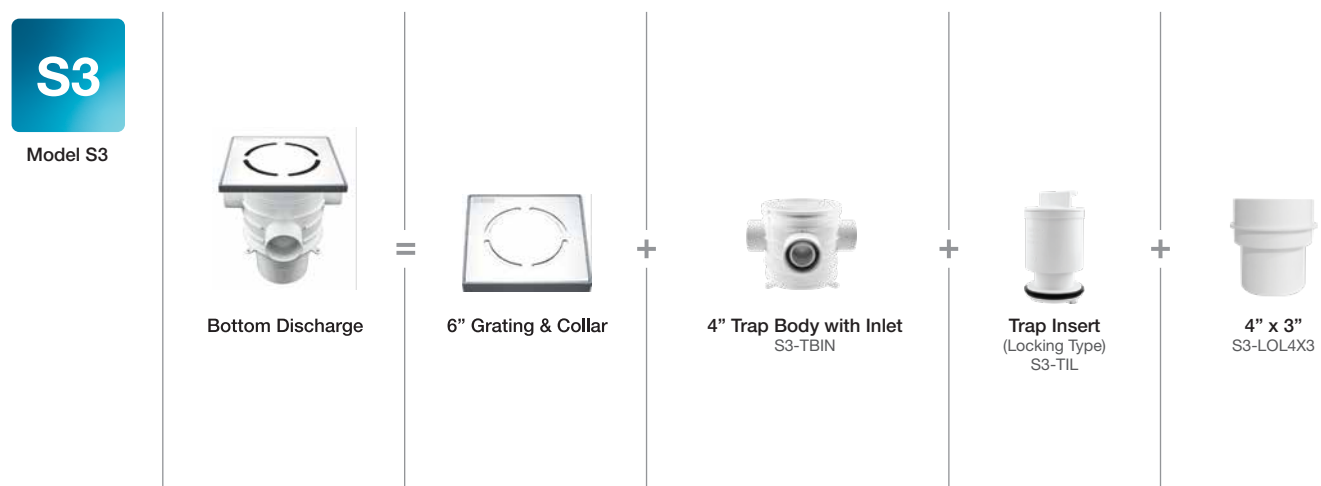

Technical Data

The flow rating or capacity of a floor drain is determined by several factors:

Size of Waste-line

A horizontal branch waste-line with normal pitch or slope, with a deep seal trap at drain outlet is capable of conveying as follows:

Size	Flow Rate
2 inch (50mm)	10 to 25 GPM
3 inch (75mm)	30 to 75 GPM
4 inch (100mm)	75 to 150 GPM

Traps with sediment buckets, strainers, etc. will reduce maximum flow rating by up to 20%

The table gives general reference when considering overflow of fixtures or sources of water that may be discharged through floor drains.

Fixtures	Flow (GPM)
Wash Basin	5-7
Kitchen Sink	8-10
Bath	6-10
Shower	5-8
Washing Machine	4-6
Dish Washing Machine	4-6

Tests undergone by the SANSICO Floor Trap/Gulley

- Load Test
- Depth of Water Seal
- Resistance of Water Seal to Pressure
- Access for Cleaning
- Anti Blockage
- Temperature Cycling
- Odour Tightness
- Water Tightness of Body
- Flow Rate Test

Summary of S3 system