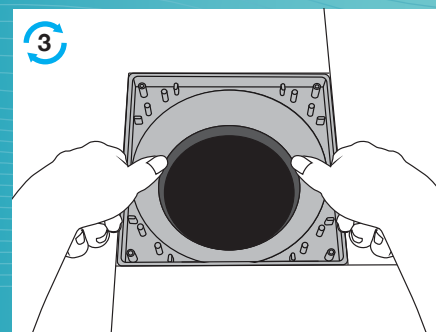

3 Push the collar insert into collar frame.