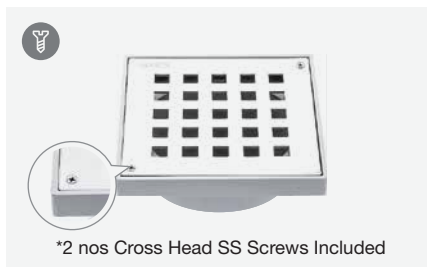

4" Chess-1 Anti-Theft

- **Stainless Steel Grating**
  S1-GSS-C-AT
- **Standard Plastic Collar**
  S3/SF-CP4-G (Grey)
  S3/SF-CP4-W (White)