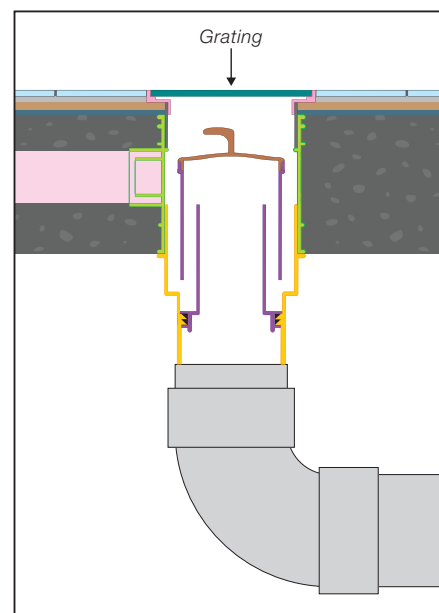

Step 7: Place grating. Installation completed.