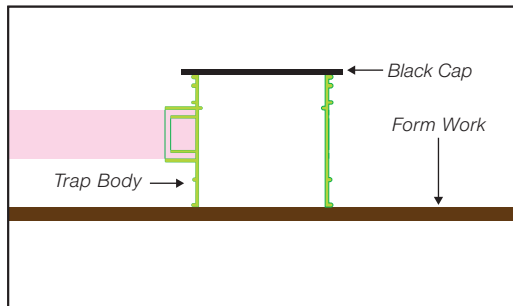

S3

Installation Method

Recommended slab thickness 125mm and above.

It is highly recommended to use the black cap cover during installation and concreting.

Step 1: Nail the trap body to form work, connect the drain pipes or air-cond discharge pipes if any.