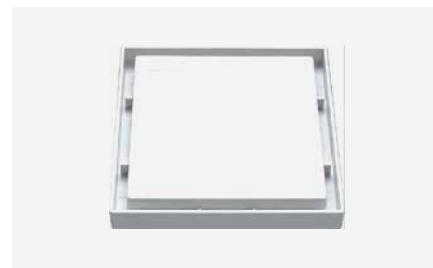

## Maze / Planar

**6" Maze-2**

- Stainless Steel Grating**  
GSS-M
- Stainless Steel Collar**  
S3/SF-CSS-S

**6" Maze-2**

c/w Washing Machine Hose Opening + SS Plug

- Stainless Steel Grating**  
GSS-M-32SSP
- Stainless Steel Collar**  
S3/SF-CSS-S