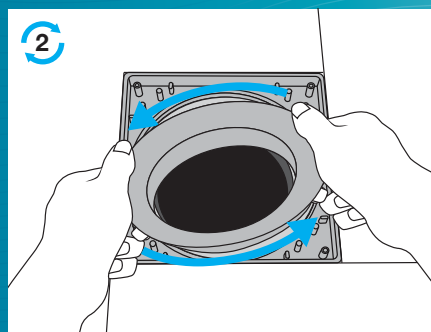

2 Adjust position by using adjustable collar insert.