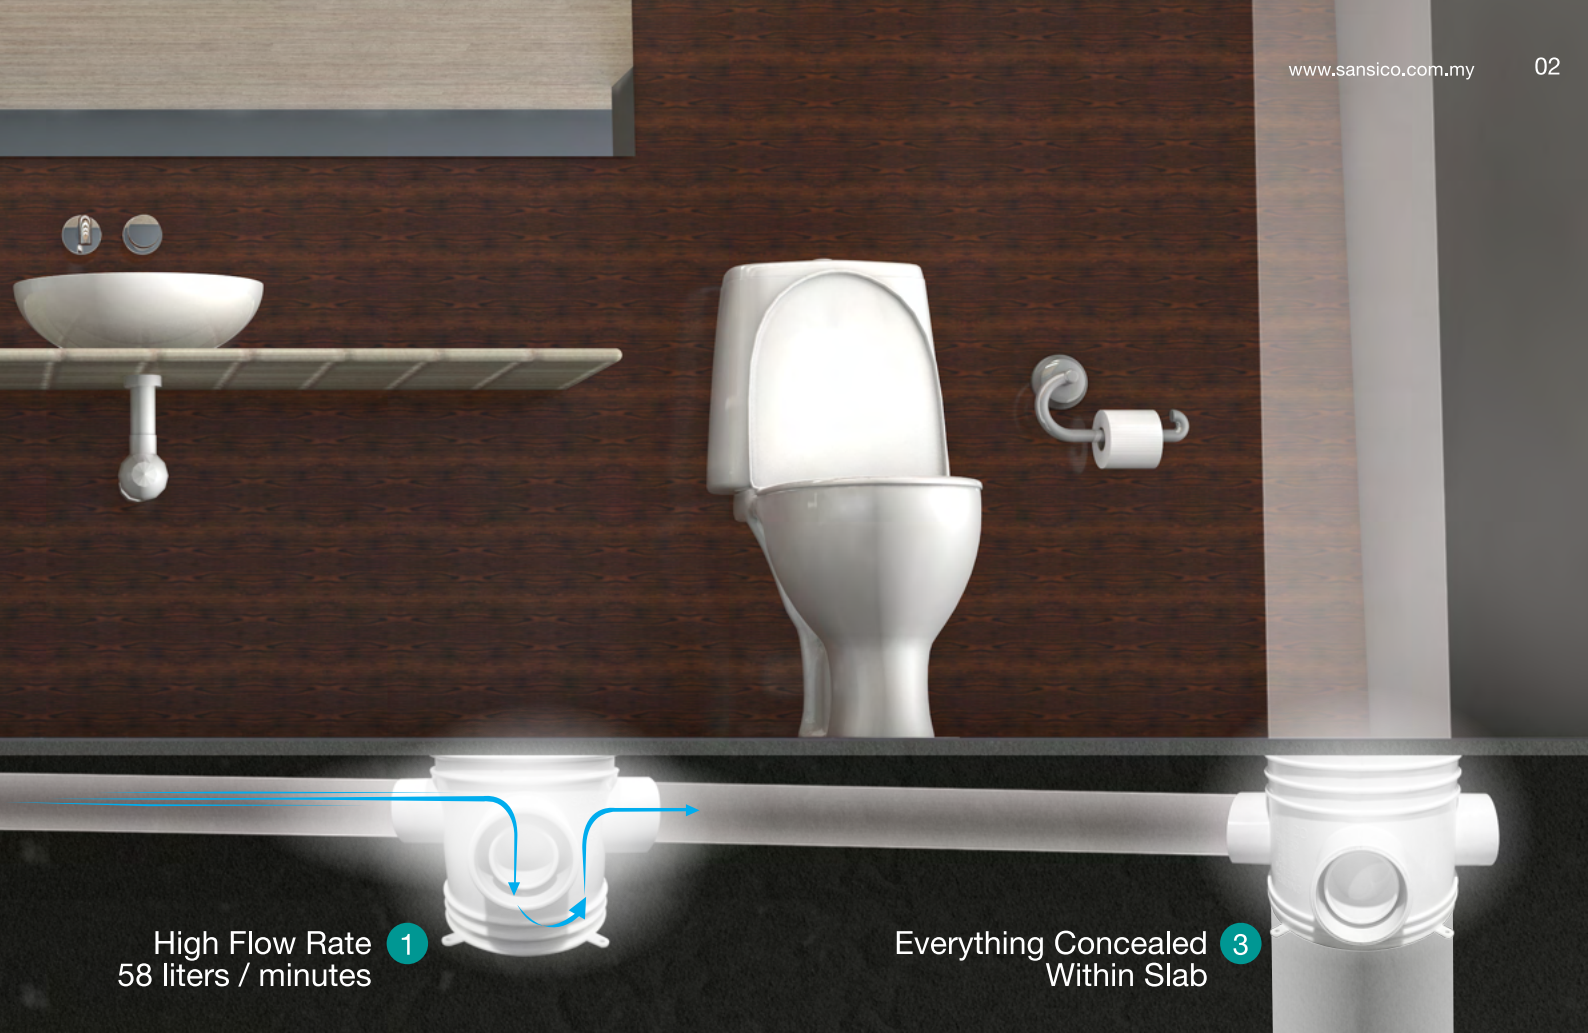

1 High Flow Rate
58 liters / minutes

3 Everything Concealed
Within Slab

1 4" Side Flow Floor Trap Body:
Higher Flow Rate

The Sansico fully concealed floor trap (or commonly known as side flow) has high flow rates of 58 litres per minute and complies to BS EN 1253 : 2003.

The Revolutionary Curved

It has been designed to facilitate the ease of water discharge and also the ease of rodding during servicing. It guides rods & tools automatically into outgoing pipes making the servicing of concealed floor traps easy and effortless.