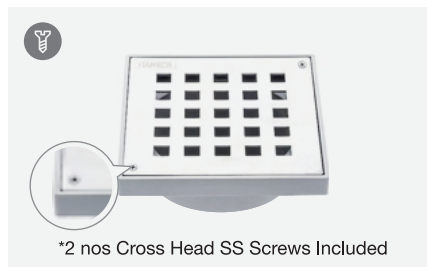

4" Chess-1 Anti-Theft

- **Stainless Steel Grating**
  S1-GSS-C-AT
- **Standard Plastic Collar**
  S3/SF-CP4-G (Grey)
  S3/SF-CP4-W (White)