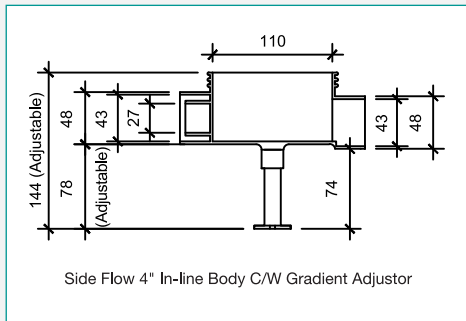

Height Adjustment 2

**Note: Recommended slab thickness = Minimum 150mm.**

**Recommended distance between floor trap and main stack = Maximum 1.5m. Please contact Sansico for technical advice.**

**1** High Flow Rate  
58 liters / minutes