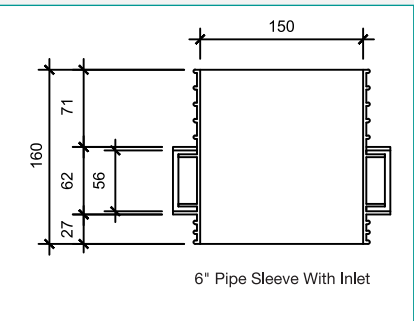

Height Adjustment 2

**Note: Recommended slab thickness = Minimum 150mm.**

**Recommended distance between floor trap and main stack = Maximum 1.5m. Please contact Sansico for technical advice.**

**1** High Flow Rate  
58 liters / minutes