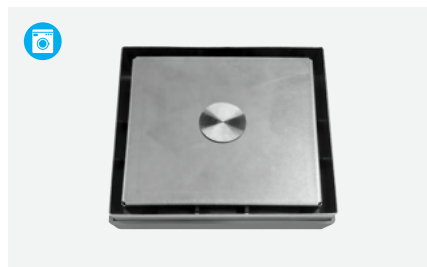

6" Planar Tall-2
c/w Washing Machine Hose Opening + SS Plug

- ☐ **Stainless Steel Grating**
  GSS-PT-32SSP
- ☒ **Standard Plastic Collar with SS Lining**
  S3/SF-CPSSL-TT-G (Grey)
  S3/SF-CPSSL-TT-W (White)
- ☒ **360° Aligning Collar**
  S3/SF-ACPSSL-TT-G (Grey)
  S3/SF-ACPSSL-TT-W (White)