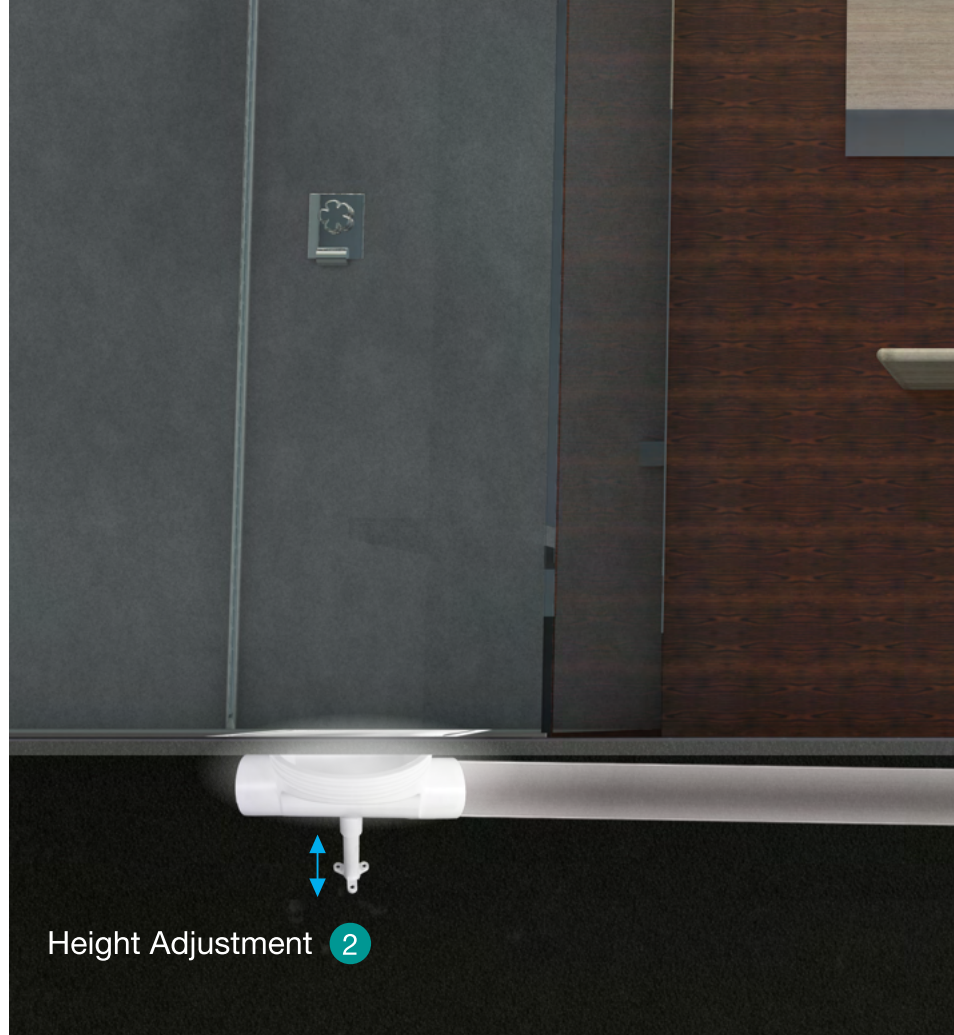

# SIDE FLOW

Revolutionary fully concealed and serviceable top access floor trap system in slab. This new design from Sansico, allows for easy and guaranteed serviceability of outgoing pipes in our newly designed fully embedded floor trap system. The advantages of a fully concealed in slab top access floor trap system is that it allows for a higher false ceiling.