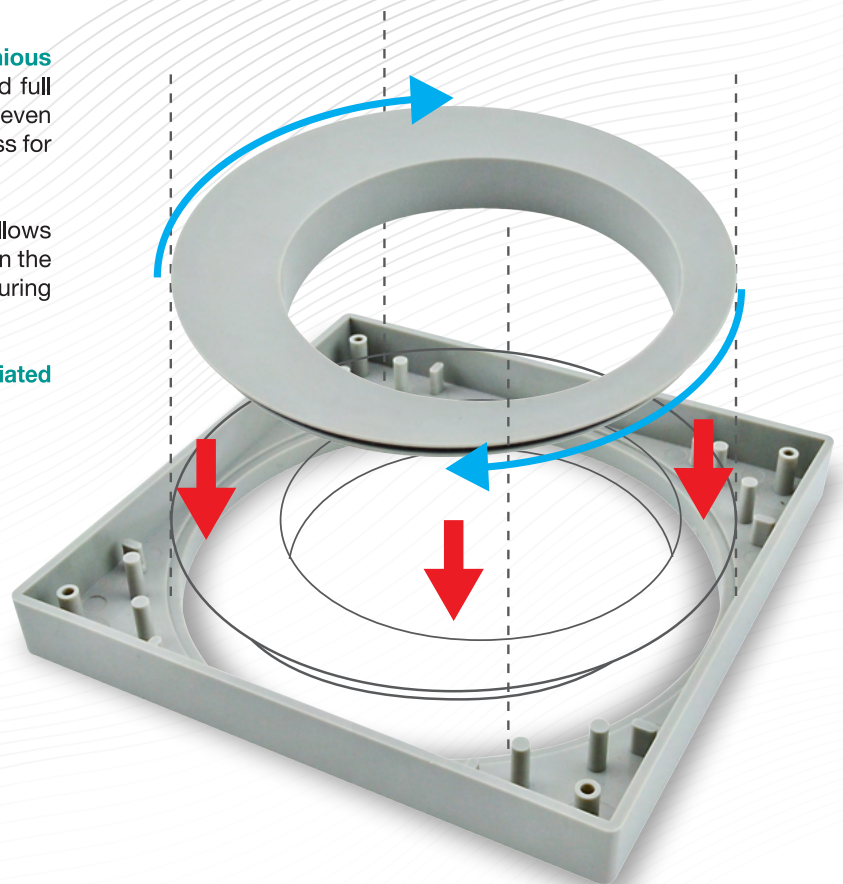

360° Aligning Collar

Another Innovative product from us.

With the many obvious benefits, advantages and increasing popularity of in-slab floor traps, there is an increasing need to have easy and uninterrupted access to the inside of these traps for maintenance purposes.

Towards this end, Sansico has patented an **ingenious floor trap collar system** that gives unlimited and full access to the floor trap. The opening size is even larger than the trap itself, this provides easy access for maintenance and repair.

The central part of this collar is rotatable and allows for a misalignment up to 20mm (in any direction) in the collar placing, this can sometimes happen during tiling.

Usage of this collar eliminates all problems associated with access to floor traps for maintenance.

A great value item, makes life easier for the end user.