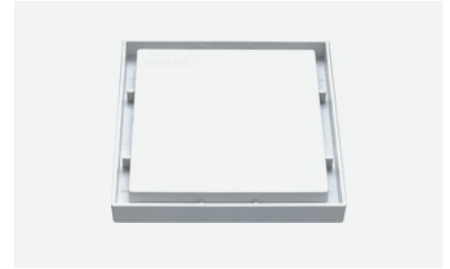

## Maze / Planar

**6" Maze-2**

- Stainless Steel Grating**  
GSS-M
- Stainless Steel Collar**  
S3/SF-CSS-S

**6" Maze-2**  
c/w Washing Machine Hose Opening + SS Plug

- Stainless Steel Grating**  
GSS-M-32SSP
- Stainless Steel Collar**  
S3/SF-CSS-S