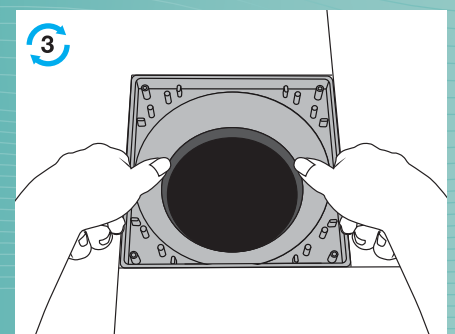

3 Push the collar insert into collar frame.