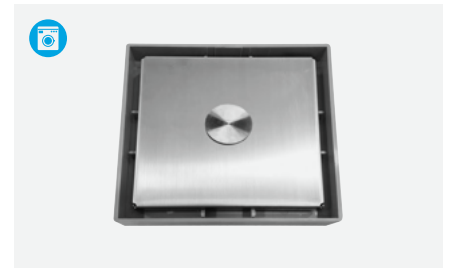

6" Planar Short-2
c/w Washing Machine Hose Opening + SS Plug

- ☐ **Stainless Steel Grating**
  GSS-PS-32SSP
- ☒ **Standard Plastic Collar**
  S3/SF-CP(SSL)-TT-G (Grey)
  S3/SF-CP(SSL)-TT-W (White)
- ☒ **360° Aligning Collar**
  S3/SF-ACP(SSL)-TT-G (Grey)
  S3/SF-ACP(SSL)-TT-W (White)