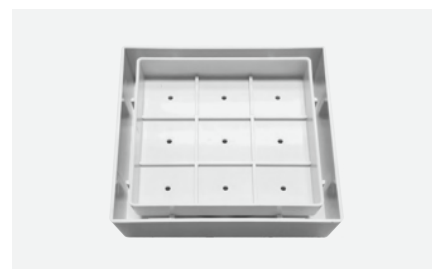

4" Plastic Tile Tray & Collar White

- **Plastic Tile Tray**
  TP-TT4-W
- **Standard Plastic Collar**
  S3/SF-CP-TT4-W