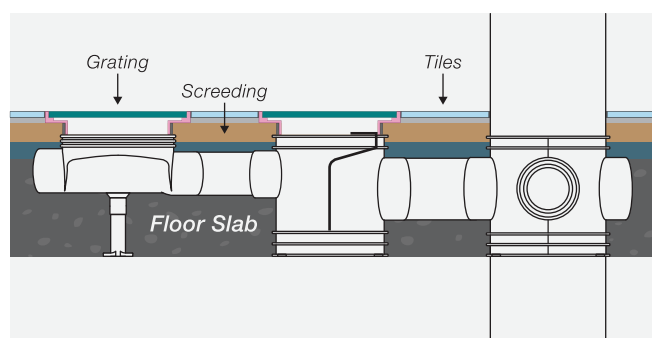

1. **08** Place grating and trap.