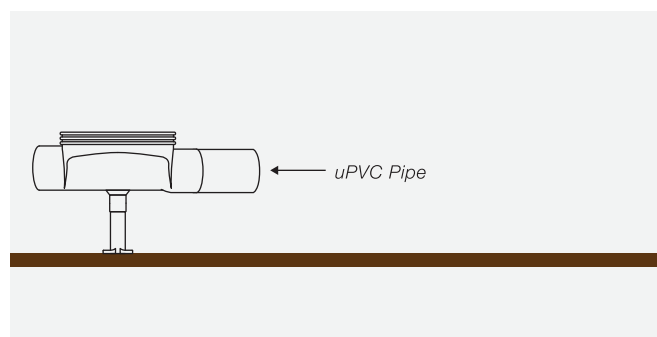

1. **03** Connect the drain pipes or air-cond discharge pipes if any.