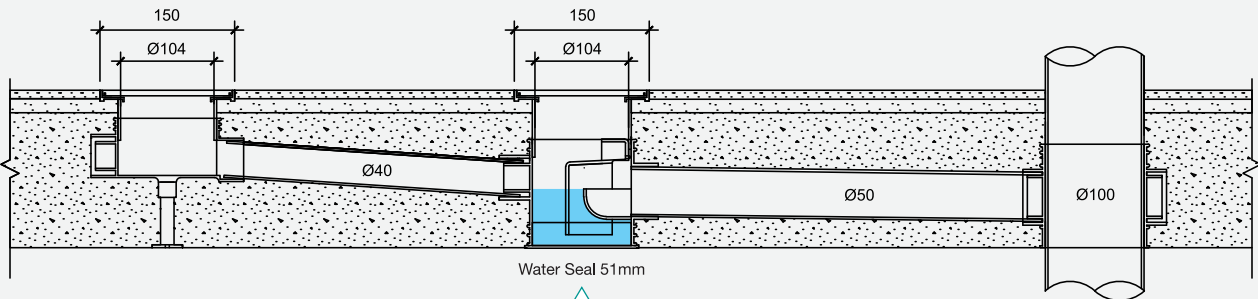

Note: Recommended slab thickness = Minimum 150mm.

Recommended distance between floor trap and main stack = Maximum 1.5m. Please contact Sansico for technical advice.