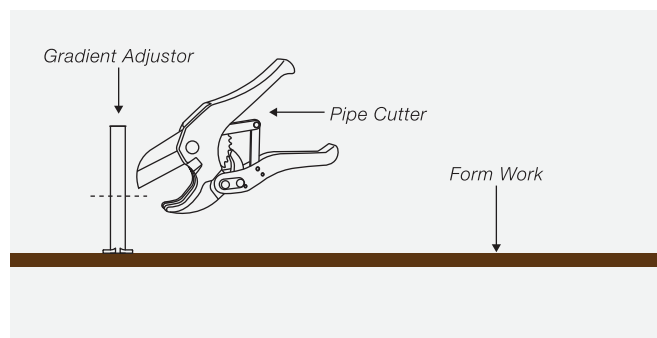

Side Flow

Installation Method

Recommended slab thickness 150mm and above.

1. **01** Adjust height by cutting the gradient adjustor. Nail on form work.