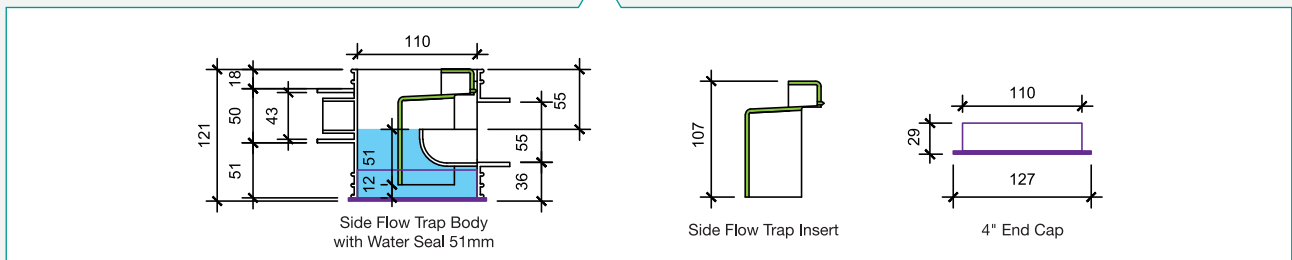

Note: Recommended slab thickness = Minimum 150mm.

Recommended distance between floor trap and main stack = Maximum 1.5m. Please contact Sansico for technical advice.