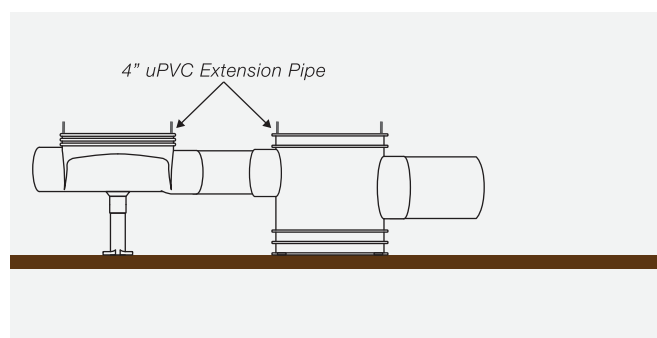

- 04** Install side flow trap body.

- 05** Place 4" uPVC pipe on top of the side flow 4" in-line body trap body as an extension pipe. Install another uPVC discharge pipe.

- 06** Connect to the 4" or 6" pipe sleeve (down pipe).