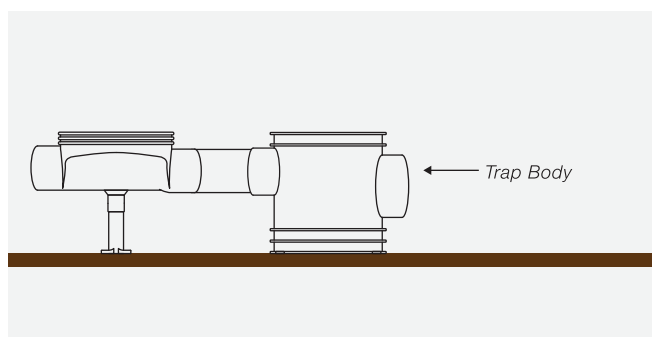

- 04** Install side flow trap body.

- 05** Place 4" uPVC pipe on top of the side flow 4" in-line body trap body as an extension pipe. Install another uPVC discharge pipe.

- 06** Connect to the 4" or 6" pipe sleeve (down pipe).