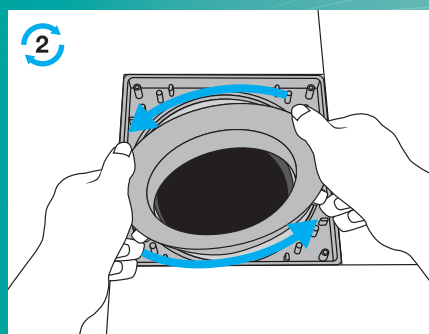

2 Adjust position by using adjustable collar insert.