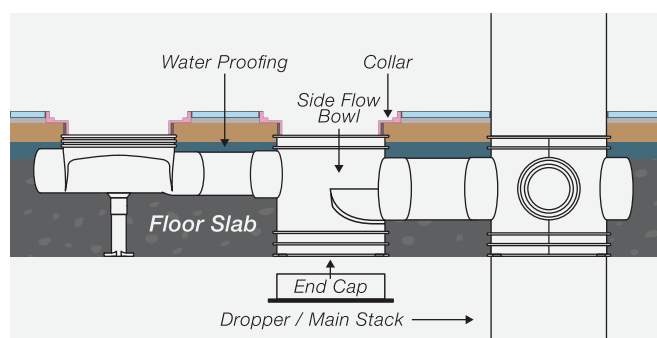

- 04** Install side flow trap body.

- 05** Place 4" uPVC pipe on top of the side flow 4" in-line body trap body as an extension pipe. Install another uPVC discharge pipe.

- 06** Connect to the 4" or 6" pipe sleeve (down pipe).