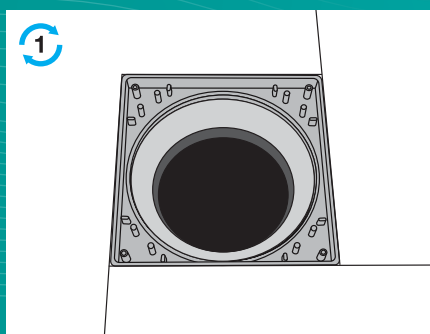

Installation Method

1 Install collar frame.