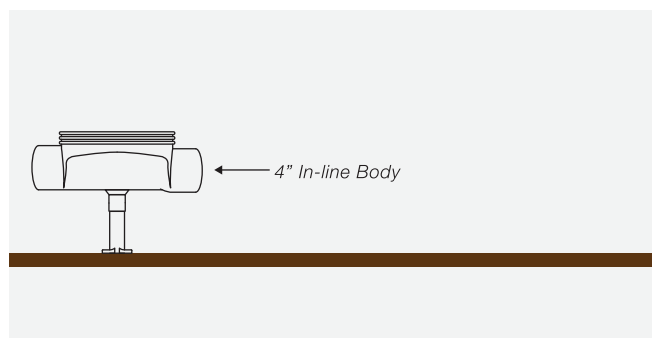

1. **02** Install side flow 4" in-line body.