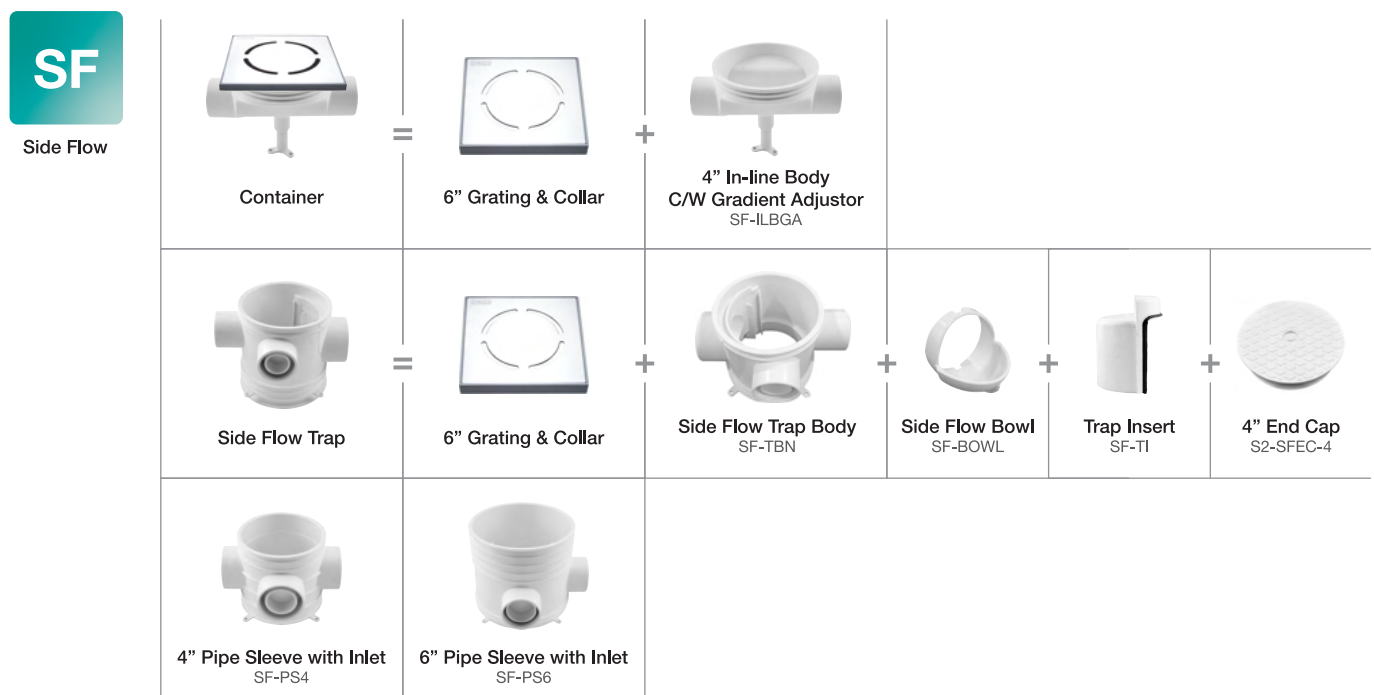

Technical Data

The flow rating or capacity of a floor drain is determined by several factors:

Size of Waste-line

A horizontal branch waste-line with normal pitch or slope, with a deep seal trap at drain outlet is capable of conveying as follows:

Size	Flow Rate
2 inch (50mm)	10 to 25 GPM
3 inch (75mm)	30 to 75 GPM
4 inch (100mm)	75 to 150 GPM

Traps with sediment buckets, strainers, etc. will reduce maximum flow rating by up to 20%

The table gives general reference when considering overflow of fixtures or sources of water that may be discharged through floor drains.

Fixtures	Flow (GPM)
Wash Basin	5-7
Kitchen Sink	8-10
Bath	6-10
Shower	5-8
Washing Machine	4-6
Dish Washing Machine	4-6

Tests undergone by the SANSICO Floor Trap/Gulley

- Load Test
- Depth of Water Seal
- Resistance of Water Seal to Pressure
- Access for Cleaning
- Anti Blockage
- Temperature Cycling
- Odour Tightness
- Water Tightness of Body
- Flow Rate Test

Summary of Side Flow system