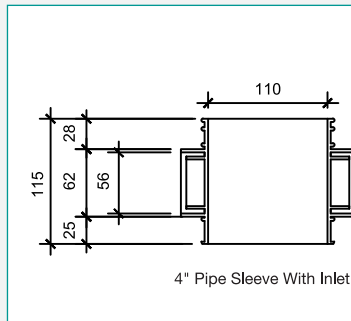

Height Adjustment 2

**Note: Recommended slab thickness = Minimum 150mm.**

**Recommended distance between floor trap and main stack = Maximum 1.5m. Please contact Sansico for technical advice.**

**1** High Flow Rate  
58 liters / minutes