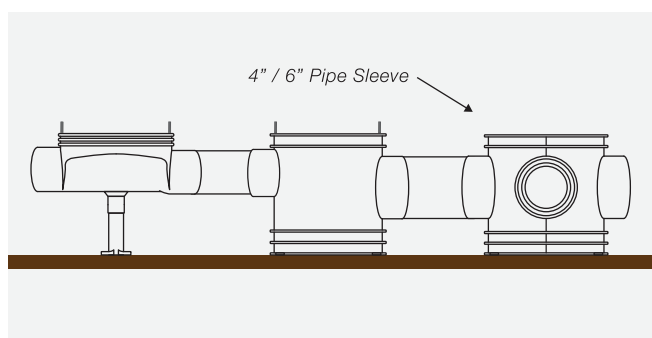

- 04** Install side flow trap body.

- 05** Place 4" uPVC pipe on top of the side flow 4" in-line body trap body as an extension pipe. Install another uPVC discharge pipe.

- 06** Connect to the 4" or 6" pipe sleeve (down pipe).