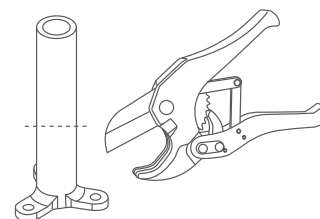

Trap System Product Code

Side Flow Trap Insert	4" End Cap	Side Flow Trap Body New	Side Flow Bowl	Side Flow 4" In-line Body C/W Gradient Adjustor	Pipe Sleeve With Inlet	
					4"	6"
SF-TI	S2-SFEC-4	SF-TBN 	SF-BOWL	SF-ILBGA 	SF-PS4 	SF-PS6