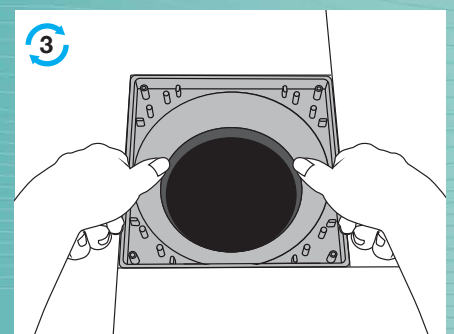

3 Push the collar insert into collar frame.