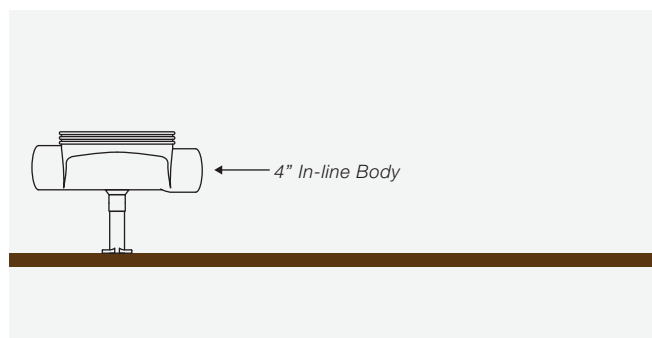

1. **02** Install side flow 4" in-line body.