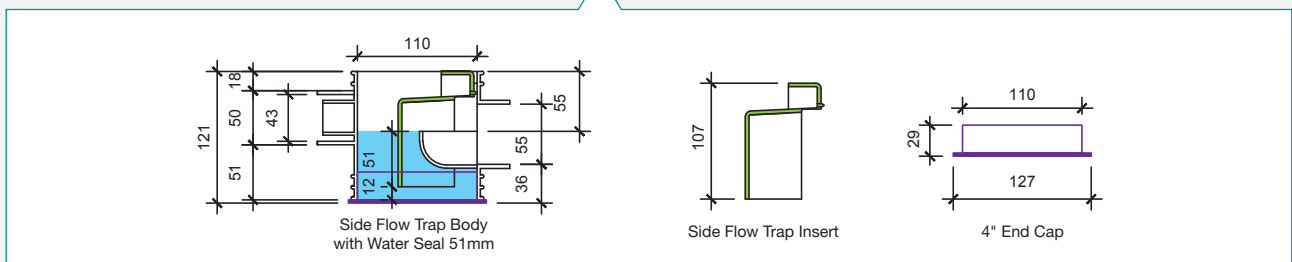

Note: Recommended slab thickness = Minimum 150mm.

Recommended distance between floor trap and main stack = Maximum 1.5m. Please contact Sansico for technical advice.