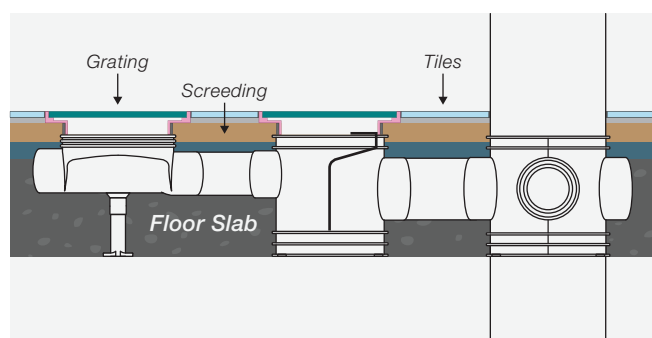

1. **08** Place grating and trap.