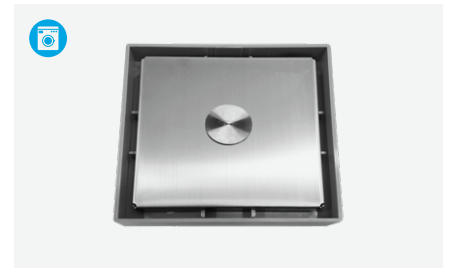

6" Planar Short-2

c/w Washing Machine Hose Opening + SS Plug

- ☐ **Stainless Steel Grating**
  GSS-PS-32SSP
- ☒ **Standard Plastic Collar**
  S3/SF-CP(SSL)-TT-G (Grey)
  S3/SF-CP(SSL)-TT-W (White)
- ☒ **360° Aligning Collar**
  S3/SF-ACP(SSL)-TT-G (Grey)
  S3/SF-ACP(SSL)-TT-W (White)