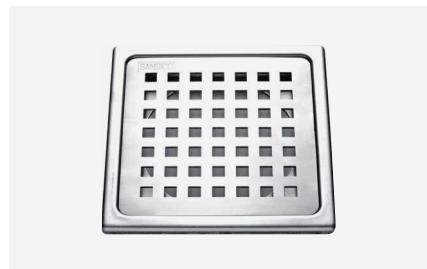

6" Chess Square-4

- **Stainless Steel Grating**
  GSS-CHS4
- **Stainless Steel Collar**
  S3/SF-CSS-S