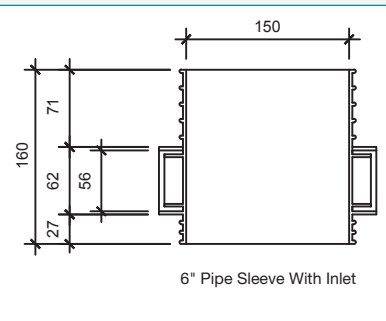

Height Adjustment 2

**Note: Recommended slab thickness = Minimum 150mm.**

**Recommended distance between floor trap and main stack = Maximum 1.5m. Please contact Sansico for technical advice.**

**1 High Flow Rate**  
58 liters / minutes