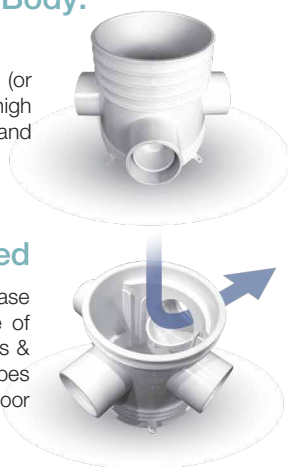

# SIDE FLOW

Revolutionary fully concealed and serviceable top access floor trap system in slab. This new design from Sansico, allows for easy and guaranteed serviceability of outgoing pipes in our newly designed fully embedded floor trap system. The advantages of a fully concealed in slab top access floor trap system is that it allows for a higher false ceiling.

Height Adjustment 2

**Note: Recommended slab thickness = Minimum 150mm.**

**Recommended distance between floor trap and main stack = Maximum 1.5m. Please contact Sansico for technical advice.**

**1 High Flow Rate**  
58 liters / minutes

**3 Everything Concealed Within Slab**

**1 4" Side Flow Floor Trap Body: Higher Flow Rate**

The Sansico fully concealed floor trap (or commonly known as side flow) has high flow rates of 58 litres per minute and complies to BS EN 1253 : 2003.