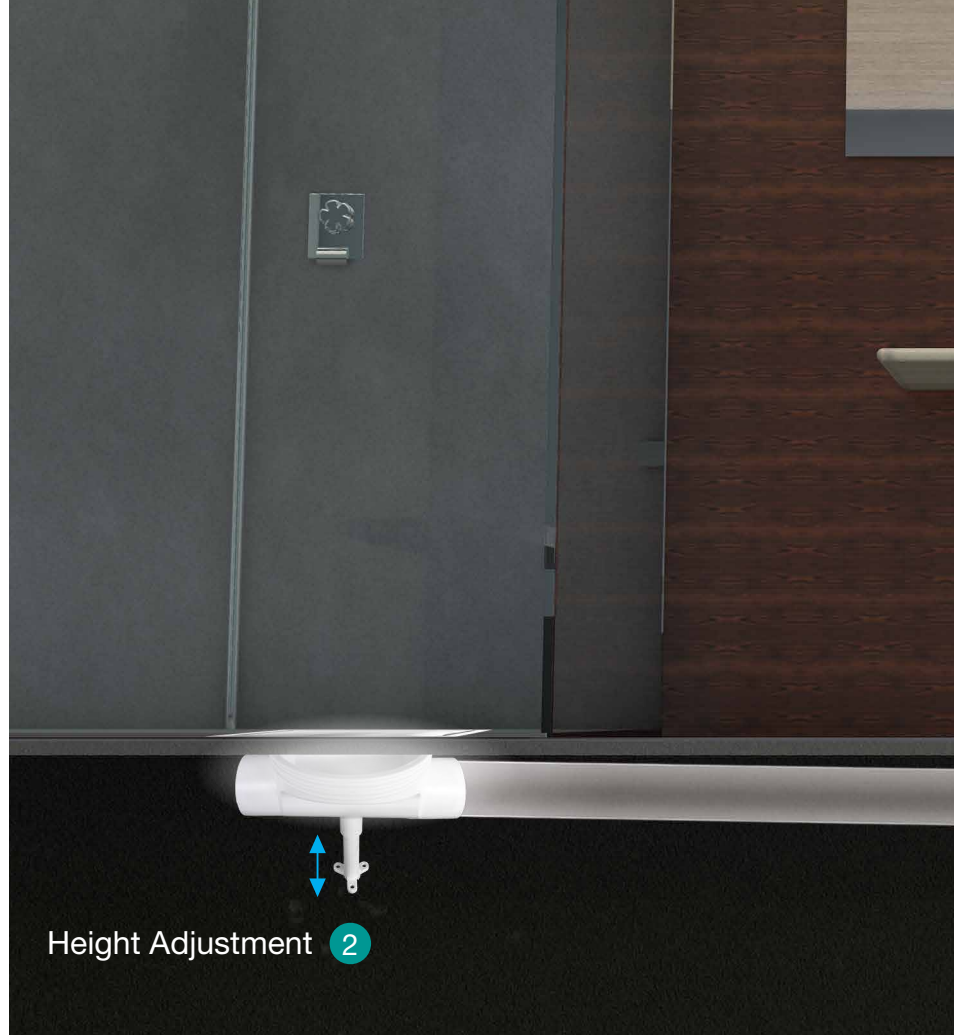

# SIDE FLOW

Revolutionary fully concealed and serviceable top access floor trap system in slab. This new design from Sansico, allows for easy and guaranteed serviceability of outgoing pipes in our newly designed fully embedded floor trap system. The advantages of a fully concealed in slab top access floor trap system is that it allows for a higher false ceiling.