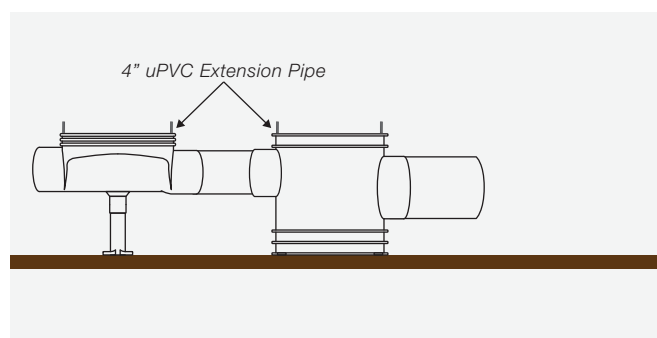

- 04** Install side flow trap body.

- 05** Place 4" uPVC pipe on top of the side flow 4" in-line body trap body as an extension pipe. Install another uPVC discharge pipe.

- 06** Connect to the 4" or 6" pipe sleeve (down pipe).