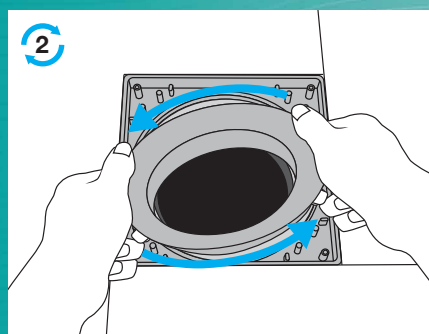

2 Adjust position by using adjustable collar insert.