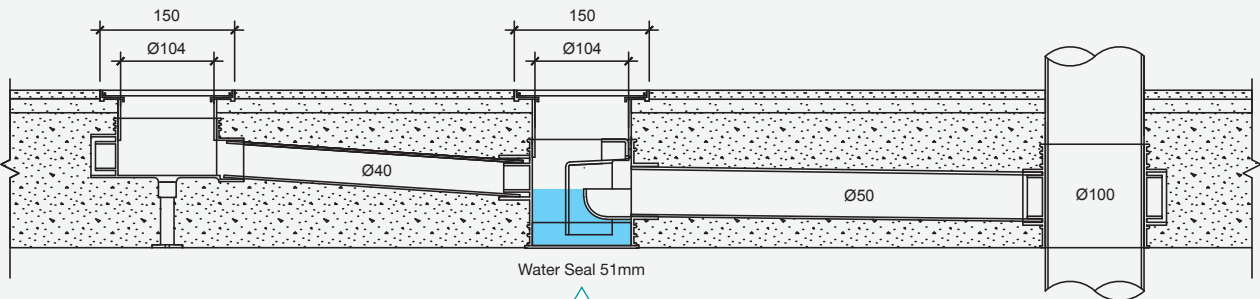

Note: Recommended slab thickness = Minimum 150mm.

Recommended distance between floor trap and main stack = Maximum 1.5m. Please contact Sansico for technical advice.