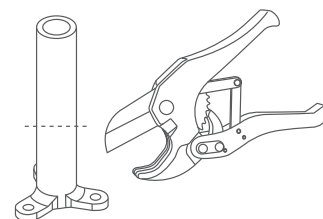

Trap System Product Code

Side Flow Trap Insert	4" End Cap	Side Flow Trap Body New	Side Flow Bowl	Side Flow 4" In-line Body C/W Gradient Adjustor	Pipe Sleeve With Inlet	
					4"	6"
SF-TI	S2-SFEC-4	SF-TBN 	SF-BOWL	SF-ILBGA 	SF-PS4 	SF-PS6