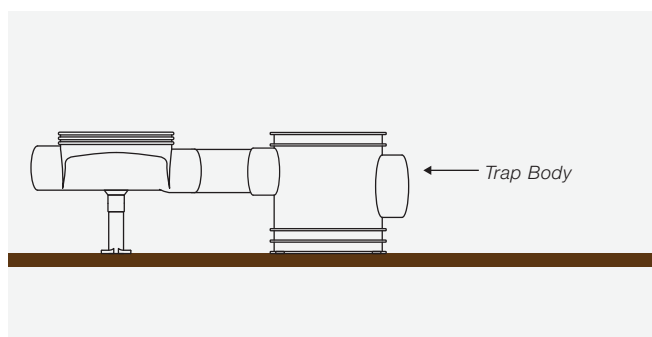

- 04** Install side flow trap body.

- 05** Place 4" uPVC pipe on top of the side flow 4" in-line body trap body as an extension pipe. Install another uPVC discharge pipe.

- 06** Connect to the 4" or 6" pipe sleeve (down pipe).