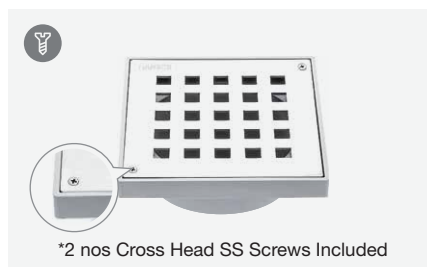

4" Chess-1 Anti-Theft

- **Stainless Steel Grating**
  S1-GSS-C-AT
- **Standard Plastic Collar**
  S3/SF-CP4-G (Grey)
  S3/SF-CP4-W (White)