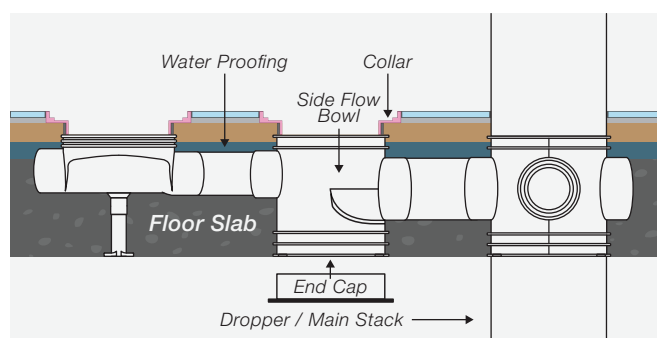

- 04** Install side flow trap body.

- 05** Place 4" uPVC pipe on top of the side flow 4" in-line body trap body as an extension pipe. Install another uPVC discharge pipe.

- 06** Connect to the 4" or 6" pipe sleeve (down pipe).