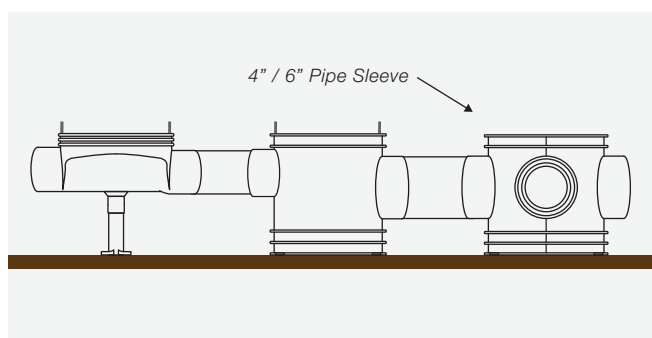

- 04** Install side flow trap body.

- 05** Place 4" uPVC pipe on top of the side flow 4" in-line body trap body as an extension pipe. Install another uPVC discharge pipe.

- 06** Connect to the 4" or 6" pipe sleeve (down pipe).