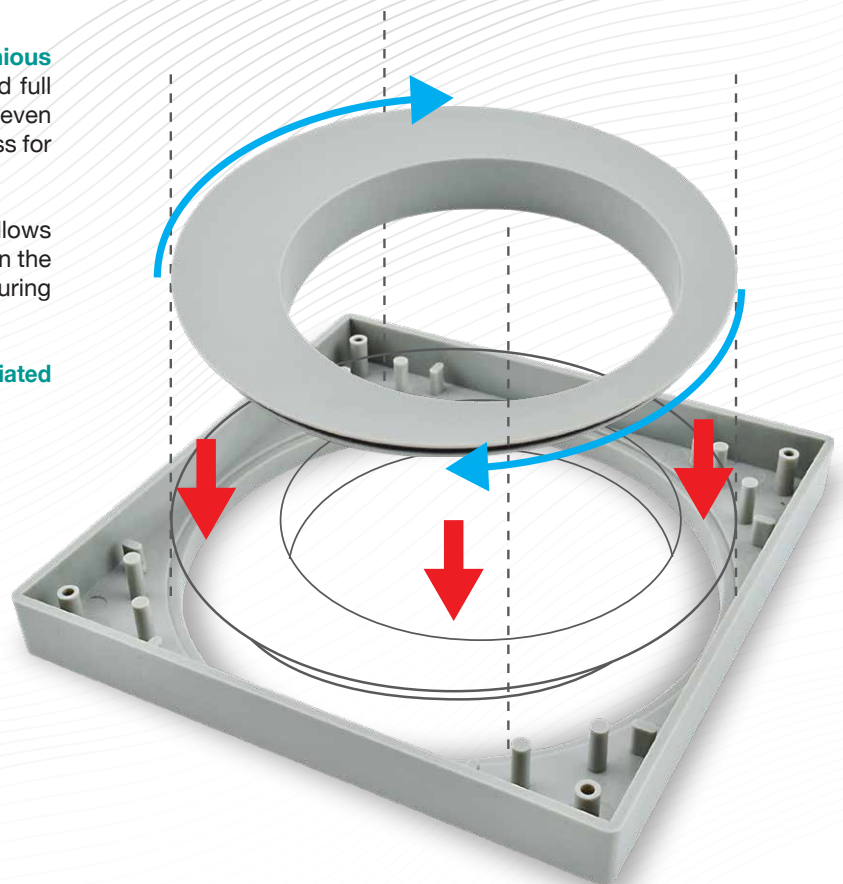

360° Aligning Collar

Another Innovative product from us.

With the many obvious benefits, advantages and increasing popularity of in-slab floor traps, there is an increasing need to have easy and uninterrupted access to the inside of these traps for maintenance purposes.

Towards this end, Sansico has patented an **ingenious floor trap collar system** that gives unlimited and full access to the floor trap. The opening size is even larger than the trap itself, this provides easy access for maintenance and repair.

The central part of this collar is rotatable and allows for a misalignment up to 20mm (in any direction) in the collar placing, this can sometimes happen during tiling.

Usage of this collar eliminates all problems associated with access to floor traps for maintenance.

A great value item, makes life easier for the end user.