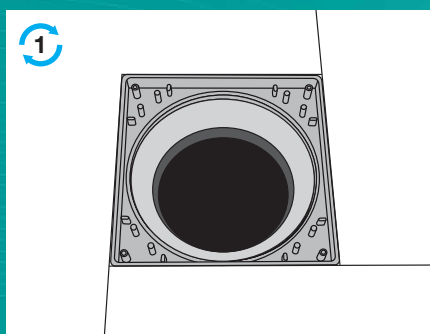

Installation Method

1 Install collar frame.