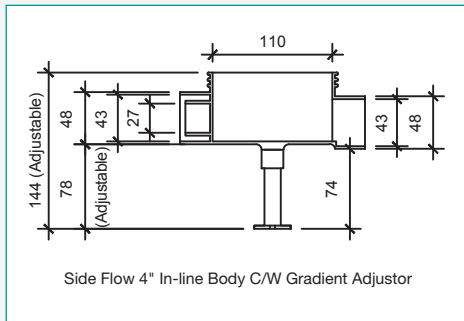

Height Adjustment 2

**Note: Recommended slab thickness = Minimum 150mm.**

**Recommended distance between floor trap and main stack = Maximum 1.5m. Please contact Sansico for technical advice.**

**1 High Flow Rate**  
58 liters / minutes