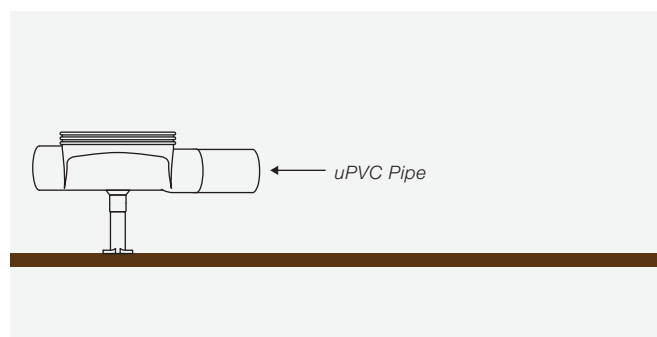

1. **03** Connect the drain pipes or air-cond discharge pipes if any.