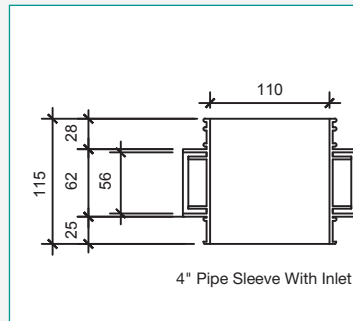

Height Adjustment 2

**Note: Recommended slab thickness = Minimum 150mm.**

**Recommended distance between floor trap and main stack = Maximum 1.5m. Please contact Sansico for technical advice.**

**1 High Flow Rate**  
58 liters / minutes