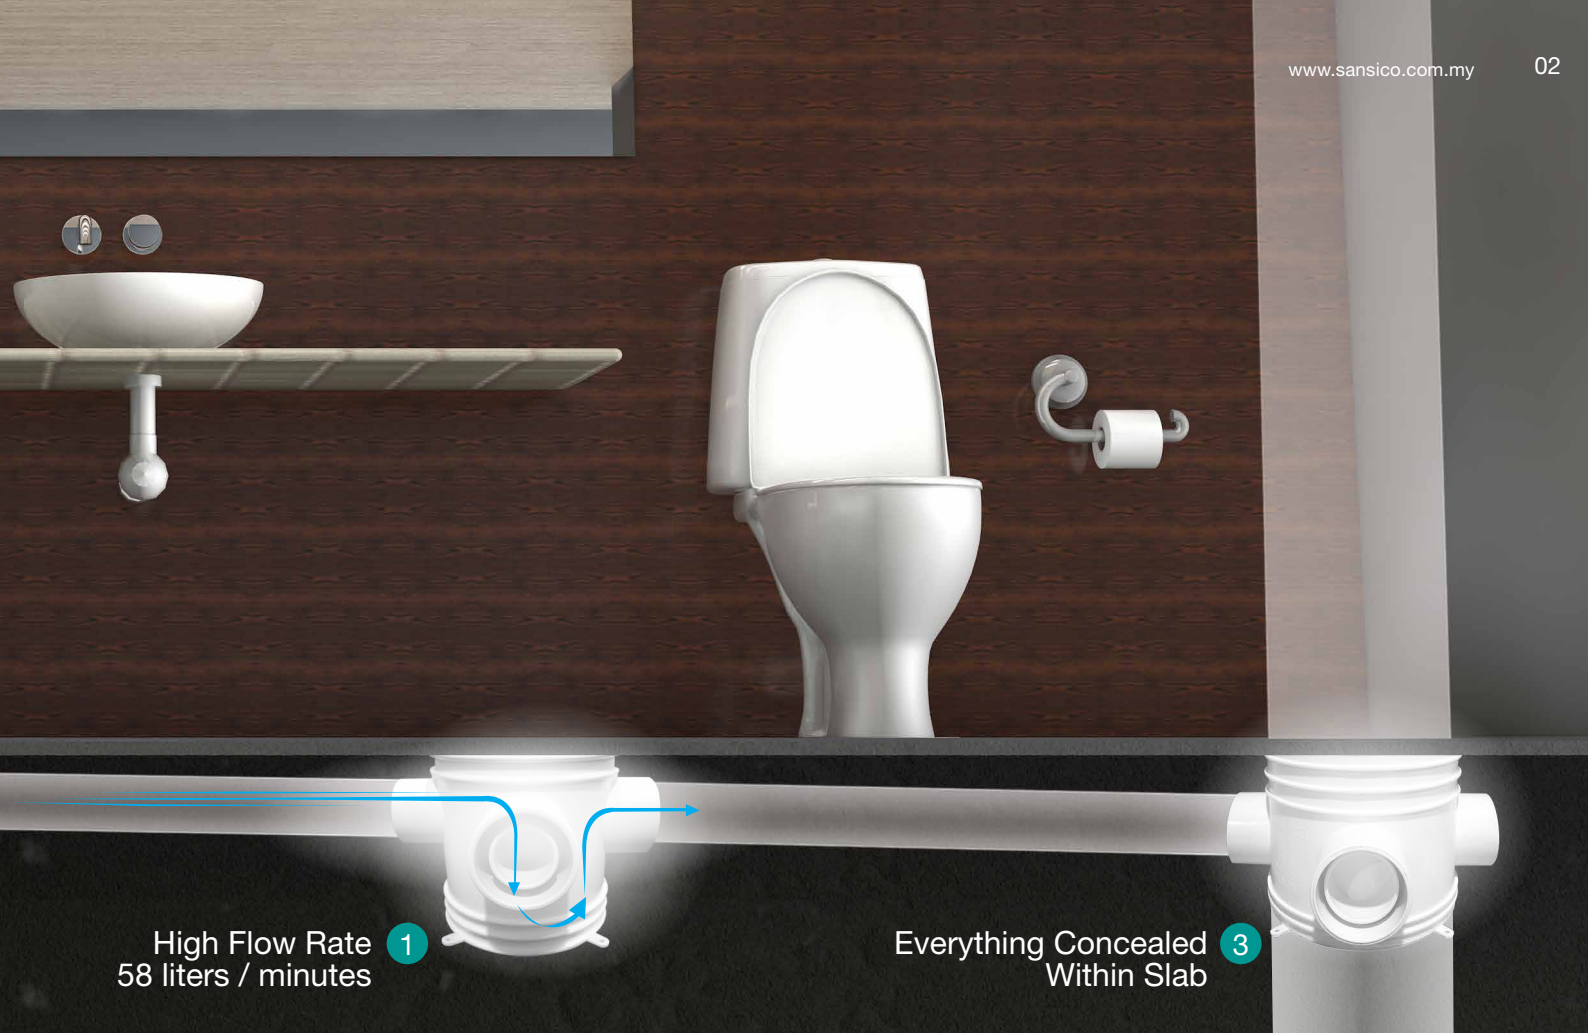

1 High Flow Rate
58 liters / minutes

3 Everything Concealed Within Slab

1 4" Side Flow Floor Trap Body: Higher Flow Rate

The Sansico fully concealed floor trap (or commonly known as side flow) has high flow rates of 58 litres per minute and complies to BS EN 1253 : 2003.