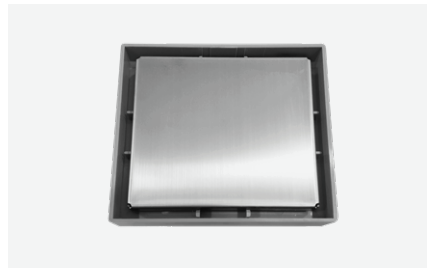

6" Planar Short-2

- ☐ **Stainless Steel Grating**
  GSS-PS
- ☒ **Standard Plastic Collar**
  S3/SF-CP(SSL)-TT-G (Grey)
  S3/SF-CP(SSL)-TT-W (White)
- ☒ **360° Aligning Collar**
  S3/SF-ACP(SSL)-TT-G (Grey)
  S3/SF-ACP(SSL)-TT-W (White)