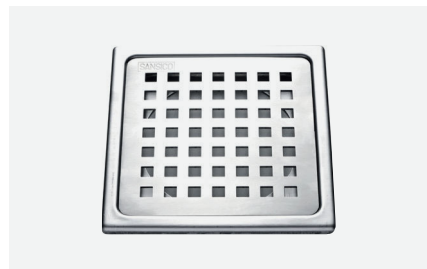

6" Chess Square-4

- **Stainless Steel Grating**
  GSS-CHS4
- **Stainless Steel Collar**
  S3/SF-CSS-S