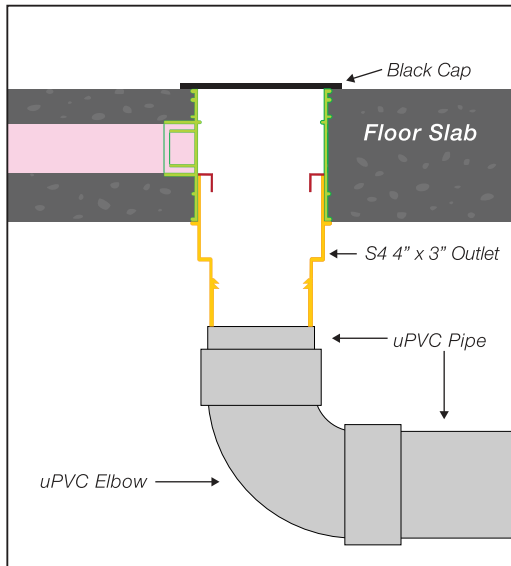

Step 3: Join bend or tee (with solvent cement) and fix uPVC pipe

Step 4: Remove black cap (cover), join 4" uPVC pipe to top of the trap body. Water proof and screed.