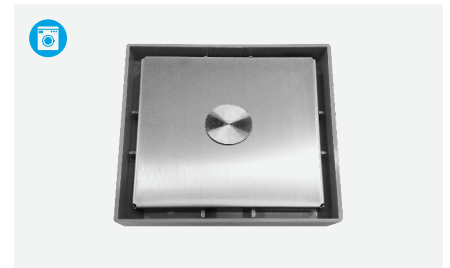

6" Planar Short-2
c/w Washing Machine Hose Opening + SS Plug

- ☐ **Stainless Steel Grating**
  GSS-PS-32SSP
- ☒ **Standard Plastic Collar**
  S3/SF-CP(SSL)-TT-G (Grey)
  S3/SF-CP(SSL)-TT-W (White)
- ☒ **360° Aligning Collar**
  S3/SF-ACP(SSL)-TT-G (Grey)
  S3/SF-ACP(SSL)-TT-W (White)