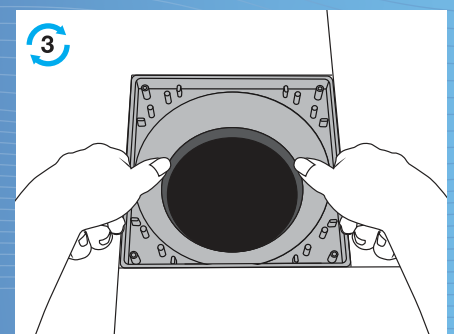

3 Push the collar insert into collar frame.