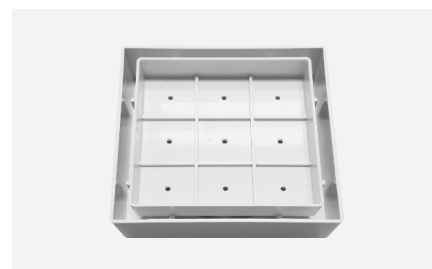

4" Plastic Tile Tray & Collar White

- **Plastic Tile Tray**
  TP-TT4-W
- **Standard Plastic Collar**
  S3/SF-CP-TT4-W