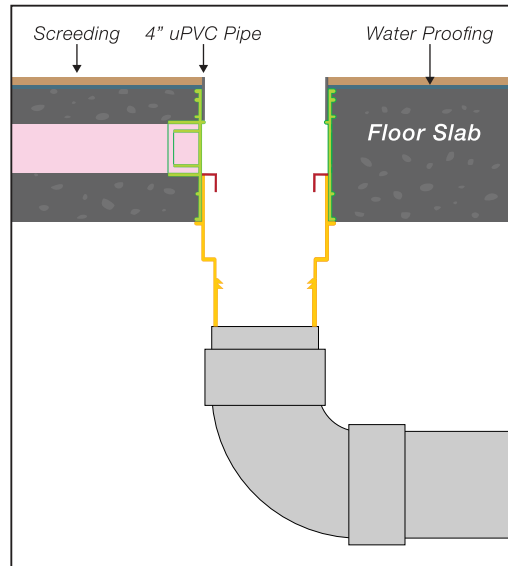

Step 5: Place collar and flush with tile work.