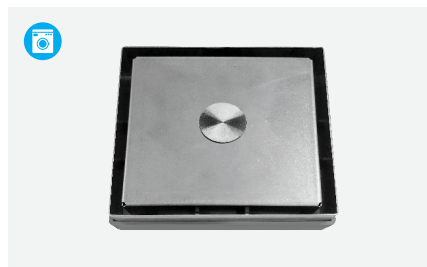

6" Planar Tall-2
c/w Washing Machine Hose Opening + SS Plug

- ☐ **Stainless Steel Grating**
  GSS-PT-32SSP
- ☒ **Standard Plastic Collar with SS Lining**
  S3/SF-CPSSL-TT-G (Grey)
  S3/SF-CPSSL-TT-W (White)
- ☒ **360° Aligning Collar**
  S3/SF-ACPSSL-TT-G (Grey)
  S3/SF-ACPSSL-TT-W (White)