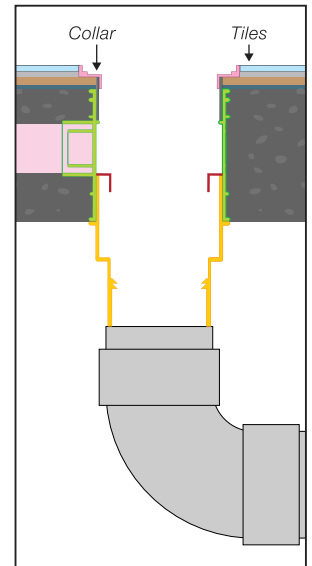

S4

Installation Method

Recommended slab thickness 125mm and above.

Step 1: Nail the trap body to form work, connect the drain pipes or air-cond discharge pipes if any.

Step 2: Remove form work, fix outlet (with solvent cement).

Step 3: Join bend or tee (with solvent cement) and fix uPVC pipe

Step 4: Remove black cap (cover), join 4" uPVC pipe to top of the trap body. Water proof and screed.

Step 5: Place collar and flush with tile work.

Step 6: Place bucket trap.

Step 7: Place grating. Installation completed.

It is recommended to use the black cap cover during installation and concreting.