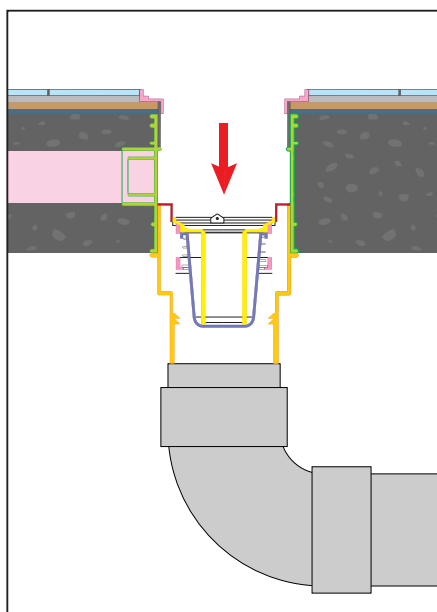

Step 6: Place bucket trap.

Step 7: Place grating. Installation completed.