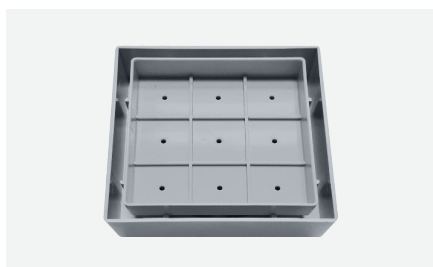

4" Plastic Tile Tray & Collar Grey

- **Plastic Tile Tray**
  TP-TT4-G
- **Standard Plastic Collar**
  S3/SF-CP-TT4-G