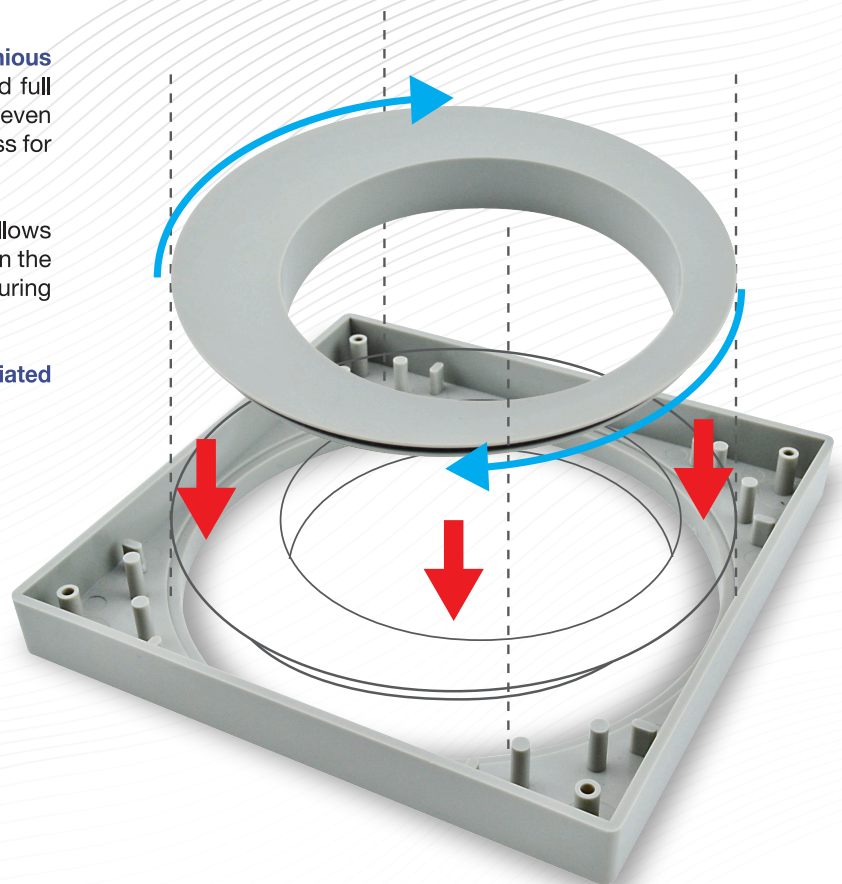

360° Aligning Collar

Another Innovative product from us.

With the many obvious benefits, advantages and increasing popularity of in-slab floor traps, there is an increasing need to have easy and uninterrupted access to the inside of these traps for maintenance purposes.

Towards this end, Sansico™ has patented an **ingenious floor trap collar system** that gives unlimited and full access to the floor trap. The opening size is even larger than the trap itself, this provides easy access for maintenance and repair.

The central part of this collar is rotatable and allows for a misalignment up to 20mm (in any direction) in the collar placing, this can sometimes happen during tiling.

Usage of this collar eliminates all problems associated with access to floor traps for maintenance.

A great value item, makes life easier for the end user.