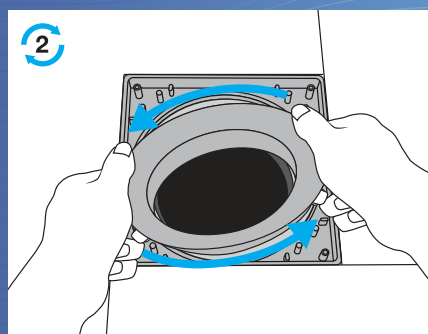

2 Adjust position by using adjustable collar insert.