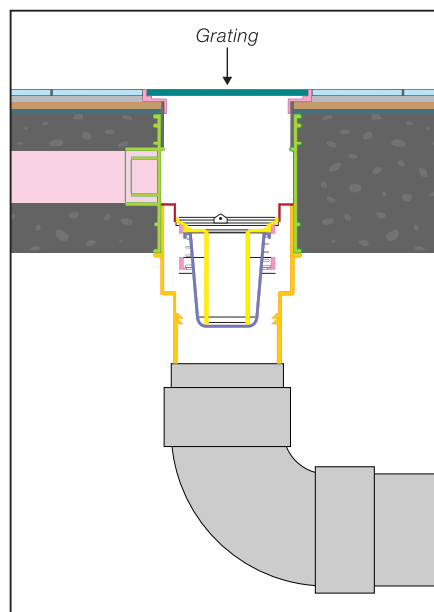

It is recommended to use the black cap cover during installation and concreting.