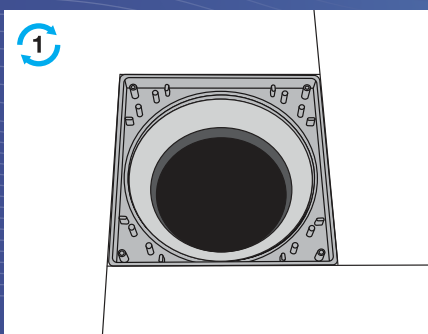

Installation Method

1 Install collar frame.