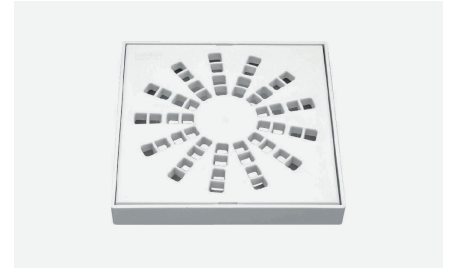

## Web / Round / Fish / Blank

**4" Web-1**

-  **Plastic Grating**  
S1-GP-W
-  **Standard Plastic Collar**  
S3/SF-CP4-W

**4" Web-1**  
c/w Washing Machine Hose Opening + Plastic Plug

-  **Plastic Grating**  
S1-GP-W-32PP
-  **Standard Plastic Collar**  
S3/SF-CP4-W