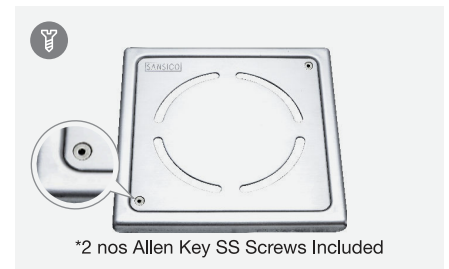

6" Venus Square-4 Anti-Theft

- **Stainless Steel Grating**
  GSS-VS4-AT
- **Stainless Steel Collar**
  S3/SF-CSS-S-AT

*2 nos Allen Key SS Screws Included