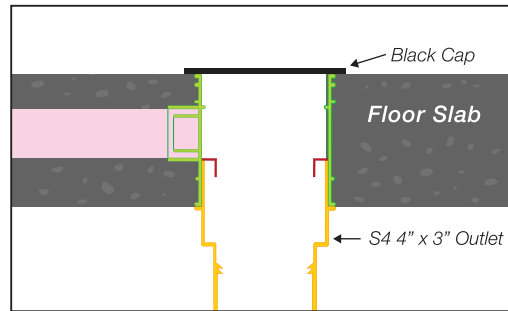

## Installation Method

Recommended slab thickness 125mm and above.

**Step 1:** Nail the trap body to form work, connect the drain pipes or air-cond discharge pipes if any.

**Step 2:** Remove form work, fix outlet (with solvent cement).