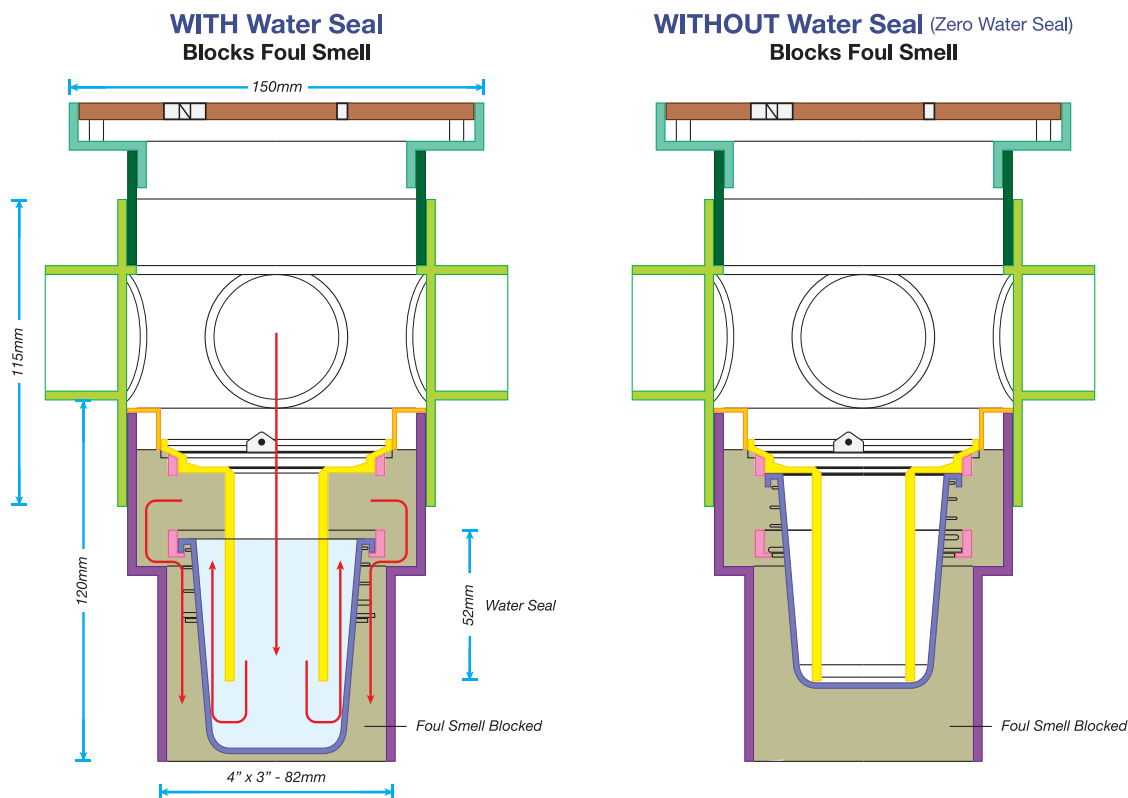

Top Access Floor Trap System

S4 Model

Flow rate: 80 litres per minute *Sirim requirement: 48 litres / minute

Dimensions of **S4 Model** Top Access Floor Trap System 4" Pipe Sleeve

The S4 Floor Trap System can function normally with or without Water Seal

Tests undergone by the SANSICO™ S4 Floor Trap/Gulley

- Load Test
- Depth of Water Seal
- Temperature Cycling
- Resistance of Water Seal to Pressure
- Odour Tightness
- Access for Cleaning
- Water Tightness
- Anti Blockage
- Flow Rate Test

Benefits of S4 Trap system:

- ☒ Zero Water Seal -> This additional feature will activate when the water seal is fully evaporated
- ☒ Compact and elegant design
- ☒ Prevents foul smell and insects from entering the house
- ☒ Easy top access cleaning and maintenance
- ☒ Higher false ceiling, space saving
- ☒ 75mm opening for easy rodding & cleaning
- ☒ Comes with built-in sockets/inlets that provide quick connection for air conditioner & washing machine drain pipes to trap body (pipe sleeve)
- ☒ Air conditioner condensation water isolated
- ☒ Resilient stainless steel 304 spring that resists chemicals and endures over 300,000 oscillatory cycles.