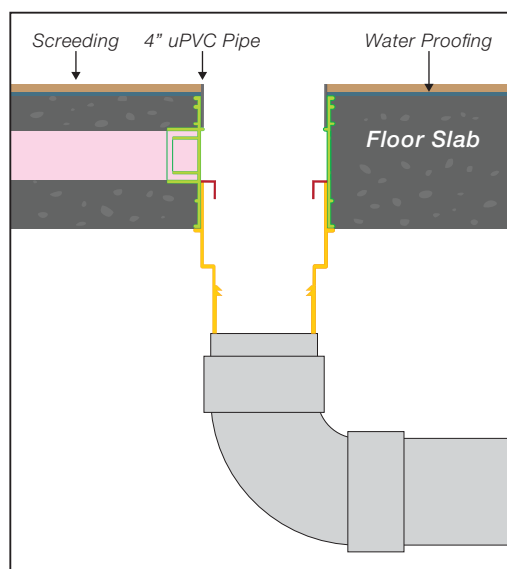

Step 5: Place collar and flush with tile work.