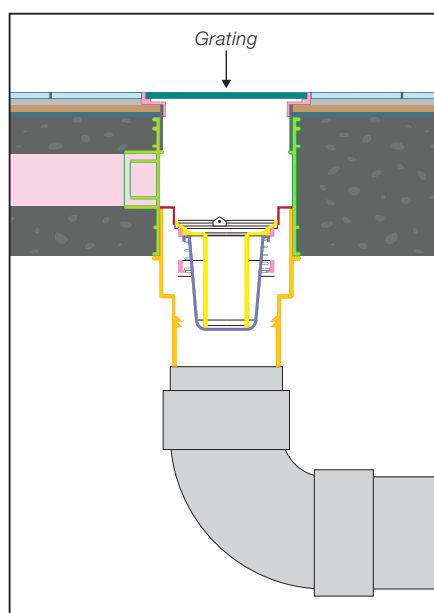

It is recommended to use the black cap cover during installation and concreting.