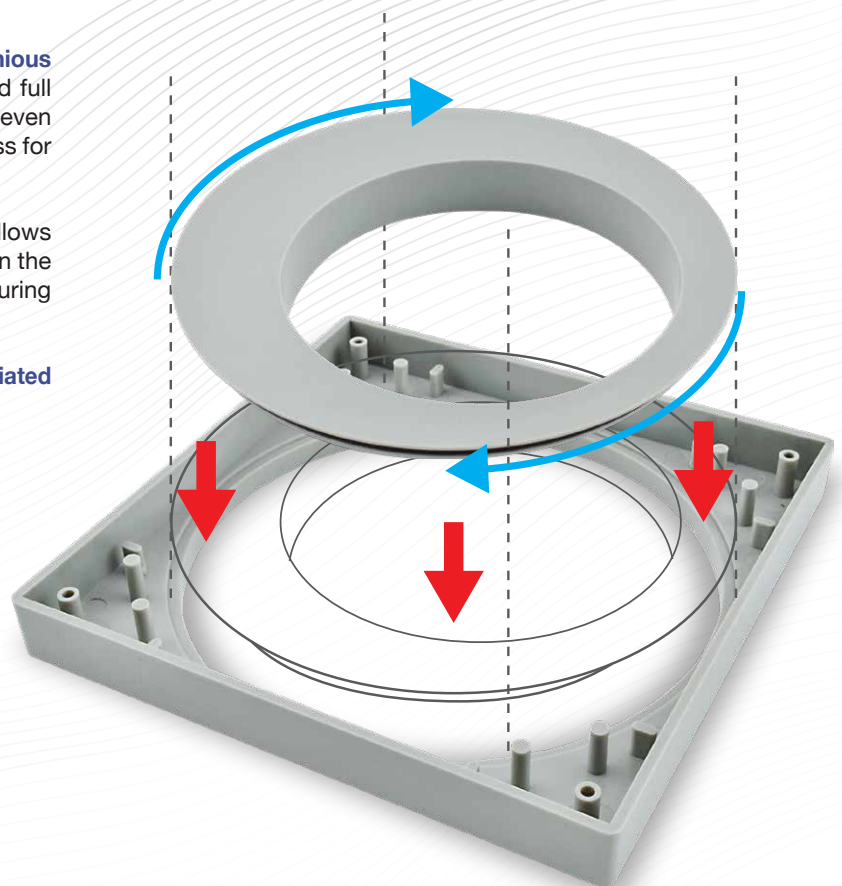

360° Aligning Collar

Another Innovative product from us.

With the many obvious benefits, advantages and increasing popularity of in-slab floor traps, there is an increasing need to have easy and uninterrupted access to the inside of these traps for maintenance purposes.

Towards this end, Sansico™ has patented an **ingenious floor trap collar system** that gives unlimited and full access to the floor trap. The opening size is even larger than the trap itself, this provides easy access for maintenance and repair.

The central part of this collar is rotatable and allows for a misalignment up to 20mm (in any direction) in the collar placing, this can sometimes happen during tiling.

Usage of this collar eliminates all problems associated with access to floor traps for maintenance.

A great value item, makes life easier for the end user.