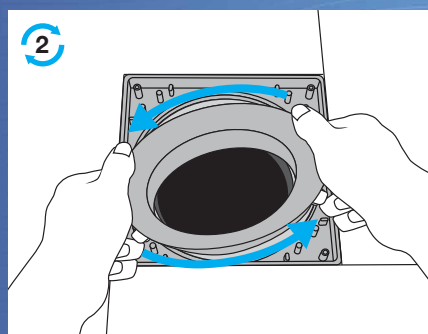

2 Adjust position by using adjustable collar insert.