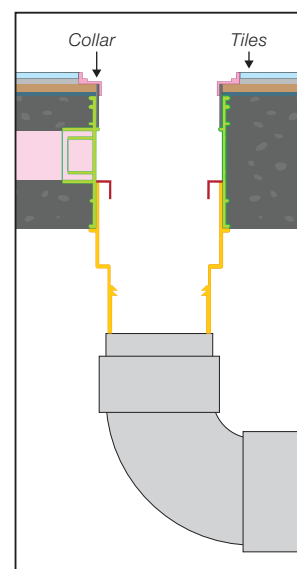

S4

Installation Method

Recommended slab thickness 125mm and above.

Step 1: Nail the trap body to form work, connect the drain pipes or air-cond discharge pipes if any.

Step 2: Remove form work, fix outlet (with solvent cement).

Step 3: Join bend or tee (with solvent cement) and fix uPVC pipe

Step 4: Remove black cap (cover), join 4\"/>

Step 5: Place collar and flush with tile work.

Step 6: Place bucket trap.

Step 7: Place grating.
Installation completed.

It is recommended to use the black cap cover during installation and concreting.