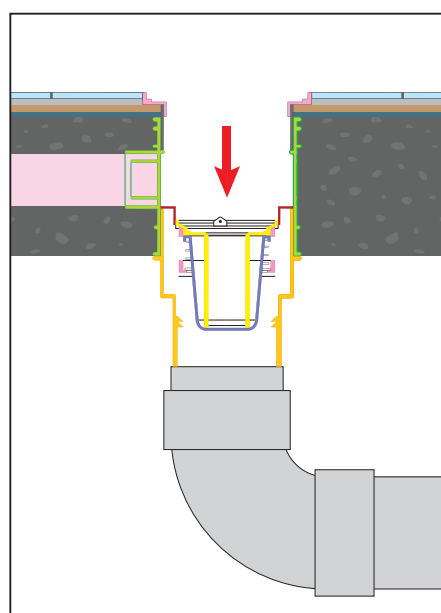

Step 6: Place bucket trap.

Step 7: Place grating.
Installation completed.