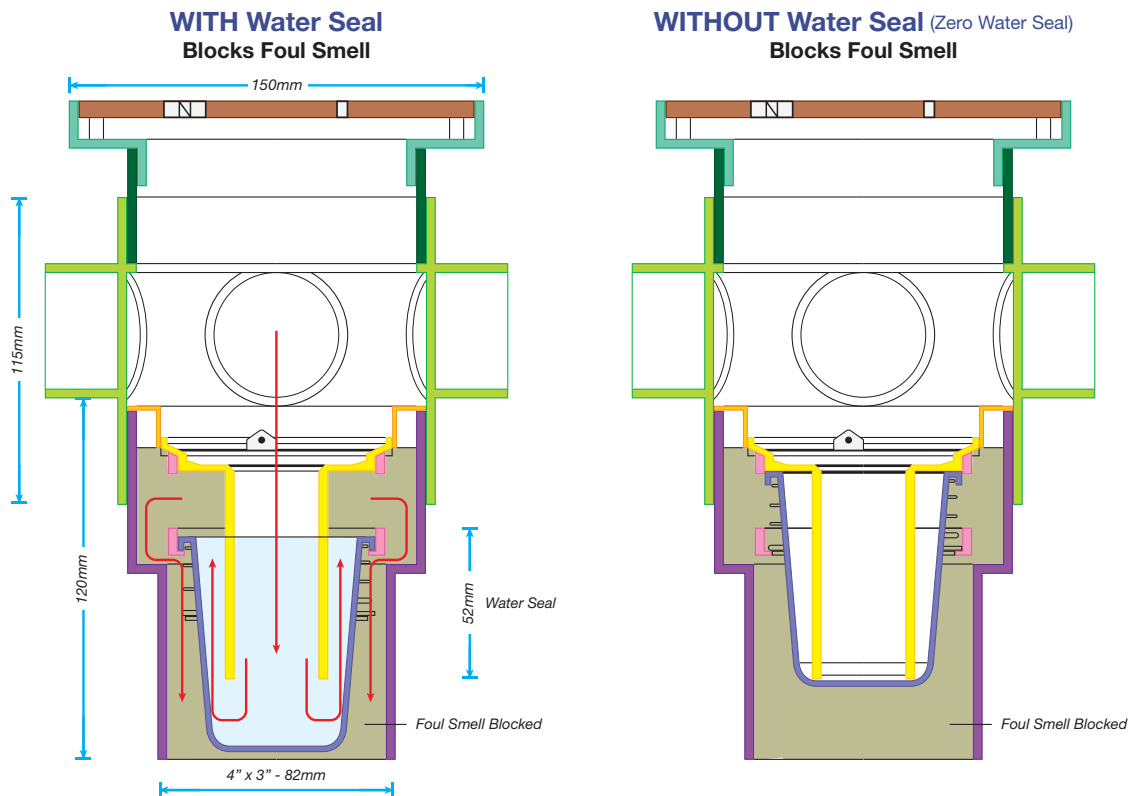

Top Access Floor Trap System

S4 Model

Flow rate: 80 litres per minute *Sirim requirement: 48 litres / minute

Dimensions of **S4 Model** Top Access Floor Trap System 4" Pipe Sleeve

The S4 Floor Trap System can function normally with or without Water Seal

Tests undergone by the SANSICO™ S4 Floor Trap/Gulley

- Load Test
- Depth of Water Seal
- Resistance of Water Seal to Pressure
- Access for Cleaning
- Anti Blockage
- Temperature Cycling
- Odour Tightness
- Water Tightness
- Flow Rate Test

Benefits of S4 Trap system:

- ☒ Zero Water Seal -> This additional feature will activate when the water seal is fully evaporated
- ☒ Compact and elegant design
- ☒ Prevents foul smell and insects from entering the house
- ☒ Easy top access cleaning and maintenance
- ☒ Higher false ceiling, space saving
- ☒ 75mm opening for easy rodding & cleaning
- ☒ Comes with built-in sockets/inlets that provide quick connection for air conditioner & washing machine drain pipes to trap body (pipe sleeve)
- ☒ Air conditioner condensation water isolated
- ☒ Durable stainless steel 304 spring up to 300,000 cycles/strokes