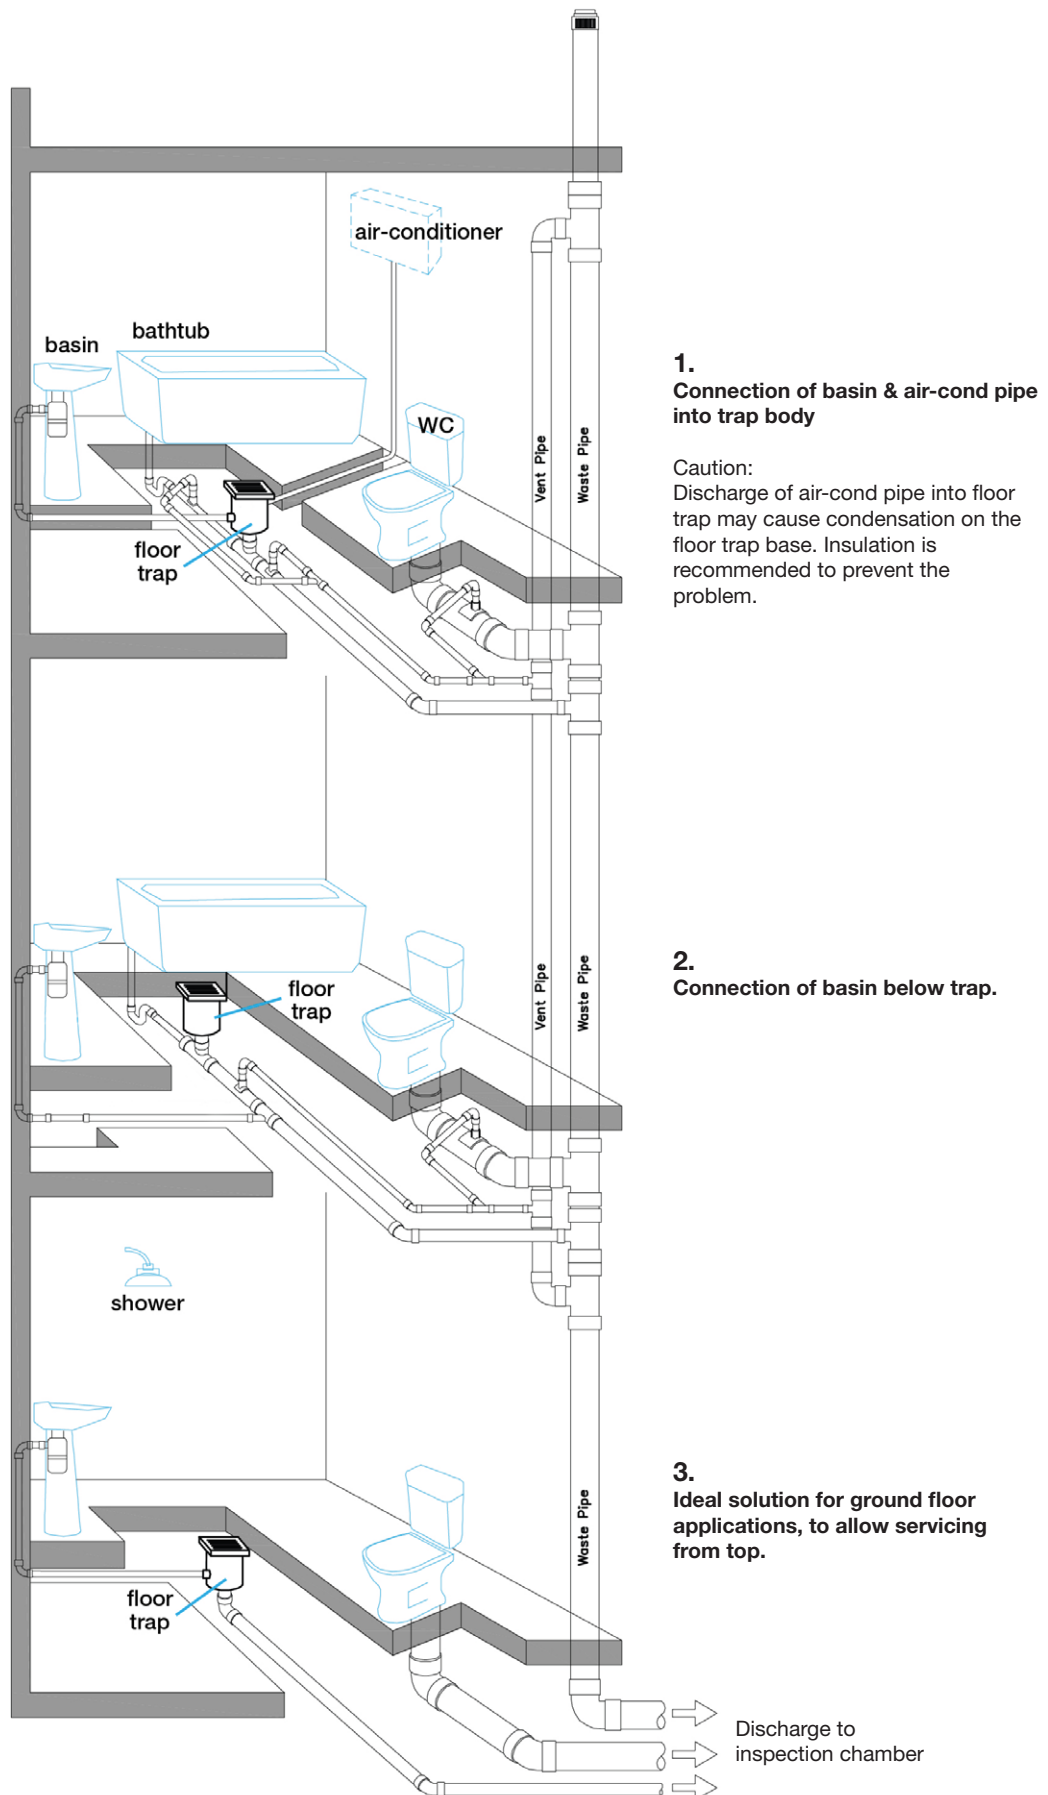

Schematic Layout