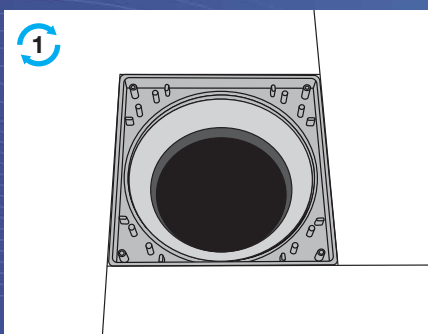

Installation Method

1 Install collar frame.