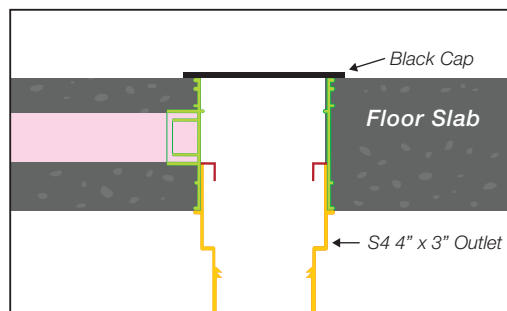

## Installation Method

Recommended slab thickness 125mm and above.

**Step 1:** Nail the trap body to form work, connect the drain pipes or air-cond discharge pipes if any.

**Step 2:** Remove form work, fix outlet (with solvent cement).