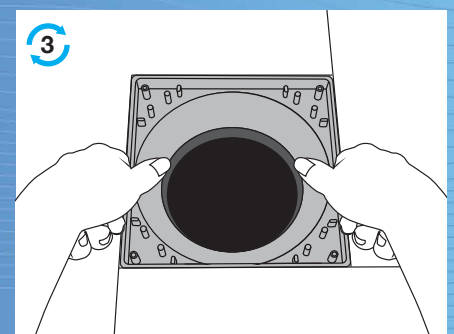

3 Push the collar insert into collar frame.