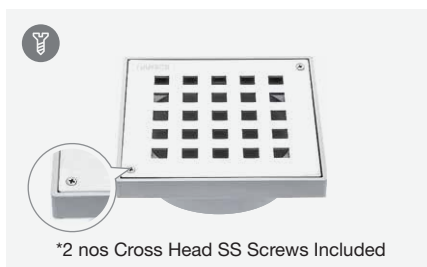

4" Chess-1 Anti-Theft

- **Stainless Steel Grating**
  S1-GSS-C-AT
- **Standard Plastic Collar**
  S3/SF-CP4-G (Grey)
  S3/SF-CP4-W (White)