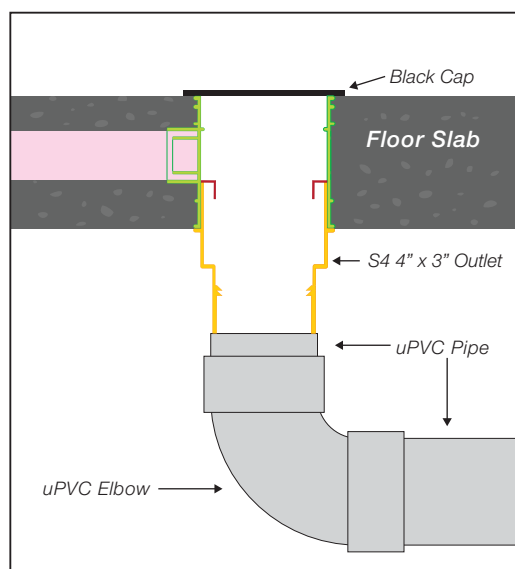

Step 3: Join bend or tee (with solvent cement) and fix uPVC pipe

Step 4: Remove black cap (cover), join 4\"/>