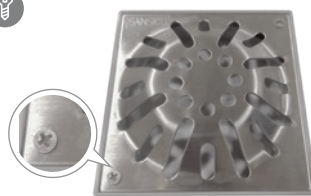

6" Square

c/w Washing Machine Hose Opening + SS Plug

- Stainless Steel Grating**
GSS-SQ-32SSP
- Stainless Steel Collar**
S3/SF-CSS-S

Moon

6" Moon

- Stainless Steel Grating**
GSS-MN
- Stainless Steel Collar**
S3/SF-CSS-R

6" Moon

c/w Washing Machine Hose Opening + SS Plug

- Stainless Steel Grating**
GSS-MN-32SSP
- Stainless Steel Collar**
S3/SF-CSS-R

Dome

*2 nos Cross Head SS Screws Included

*2 nos Cross Head SS Screws Included