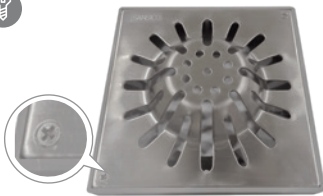

Dome

*2 nos Cross Head SS Screws Included