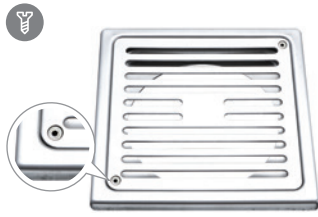

*2 nos Allen Key SS Screws Included

6" Bamboo-4

- ☰ **Stainless Steel Grating**
  GSS-BB4
- **Stainless Steel Collar**
  S3/SF-CSS-S

6" Bamboo-4 Anti-Theft

- ☰ **Stainless Steel Grating**
  GSS-BB4-AT
- **Stainless Steel Collar**
  S3/SF-CSS-S-AT