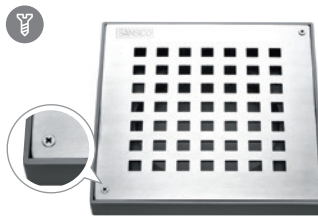

6" & 4" Grating & Collar

Chess

*2 nos Cross Head SS Screws Included