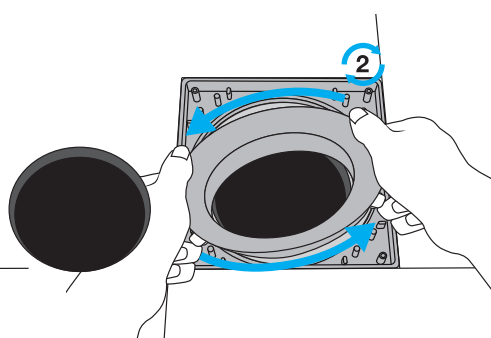

Adjust position by using adjustable collar insert.