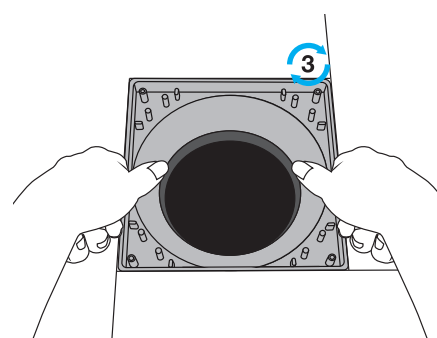

Push the collar insert into collar frame.