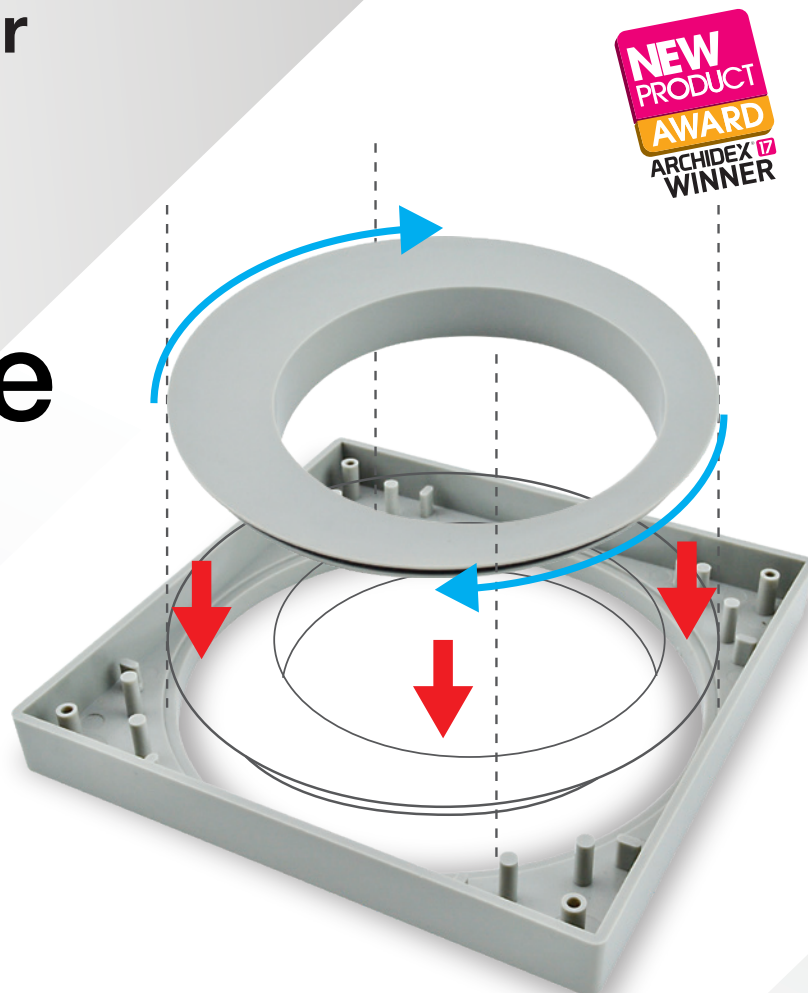

6" Moon

c/w Washing Machine Hose Opening + SS Plug

- Stainless Steel Grating**
GSS-MN-32SSP
- Stainless Steel Collar**
S3/SF-CSS-R

Dome

*2 nos Cross Head SS Screws Included

*2 nos Cross Head SS Screws Included

6" Dome

- Stainless Steel Grating**
GSS-DOME 6
- Standard Plastic Collar**
S3/SF-CP-6SS-G (Grey)
S3/SF-CP-6SS-W (White)
- 360° Aligning Collar**
S3/SF-ACP-6SS-G (Grey)
S3/SF-ACP-6SS-W (White)

4" Dome

- Stainless Steel Grating**
GSS-DOME 4
- Standard Plastic Collar**
S3/SF-CP4-G (Grey)
S3/SF-CP4-W (White)

360° Aligning Collar

Another Innovative product from us.

"A great value item, makes life easier for the end user".

With the many obvious benefits, advantages and increasing popularity of in-slab floor traps, there is an increasing need to have easy and uninterrupted access to the inside of these traps for maintenance purposes.

Towards this end, Sansico has patented an **ingenious floor trap collar system** that gives unlimited and full access to the floor trap. The opening size is even larger than the trap itself, this provides easy access for maintenance and repair.