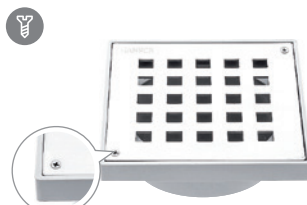

*2 nos Cross Head SS Screws Included

4" Chess-1

- **Stainless Steel Grating**
  S1-GSS-C
- **Standard Plastic Collar**
  S3/SF-CP4-G (Grey)
  S3/SF-CP4-W (White)

4" Chess-1 Anti-Theft

- **Stainless Steel Grating**
  S1-GSS-C-AT
- **Standard Plastic Collar**
  S3/SF-CP4-G (Grey)
  S3/SF-CP4-W (White)